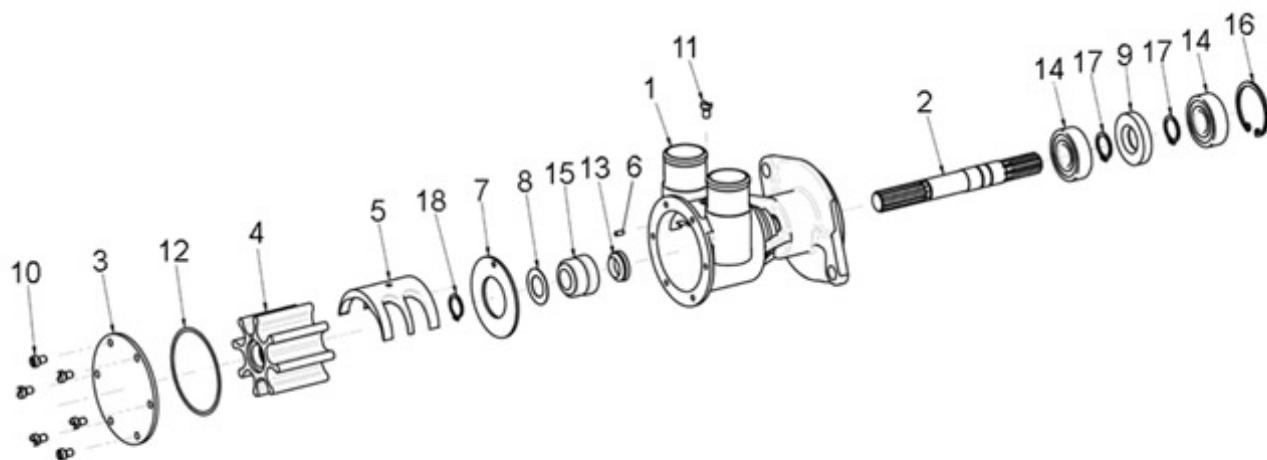

N4.85 N4.100 STANDARD ENGINE / SEA WATER PUMP - DETAILS

Part number	Item	Désignation article	Quantity
970314978	2	SHAFT F7B-9 JOHN DEERE	1
970313122	3	COVER	1
970544310	4	IMPELLER,WATER PUMP F 7B-803	1
970313139	5	CAM,WATER PUMP	1
970303675	6	PIN,WATER PUMP F5B-9000	1
970313125	7	SPACER	1
970313128	8	WASHER,WATER PUMP	1
970313134	9	SPACER	1
970312429	10	SCREW	6
970304048	11	SCREW,CAM WATER PUMP	1
970313123	12	GASKET	1
970313130	13	LIP SEAL	1
970312426	14	BALL BEARING	2
970313129	15	GASKET	1
970614627	16	RING,RETAINING	1
970304049	17	CIR-CLIP	1
970313127	18	CIRCLIPS	1