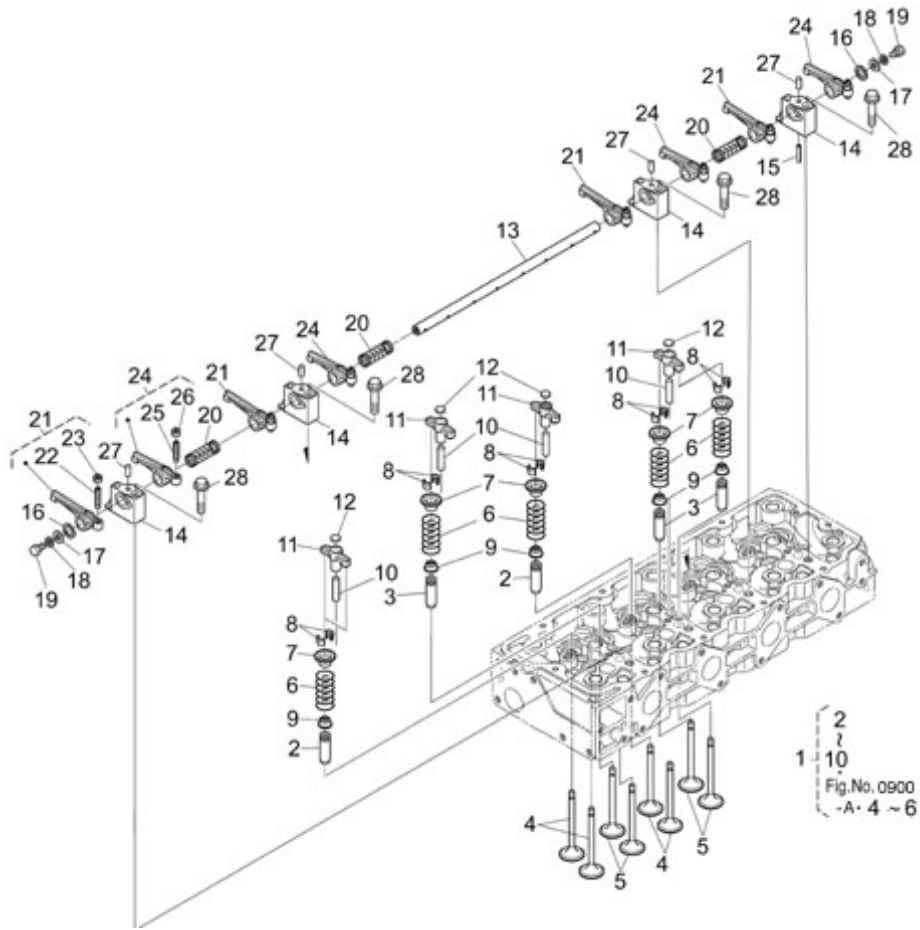

N4.85 N4.100 STANDARD ENGINE / VALVES AND SPRINGS

Part number	Item	Désignation article	Quantity
970314809	1	ASSY CYLINDER HEAD	1
970302720	2	GUIDE,VALVE INTAKE 4.150	8
970302721	3	GUIDE,VALVE EXHAUST 4.150	8
+ 1G77213460	4	VALVE,INLET	8
+ 1G77213460	5	VALVE,EXHAUST	8
970311007	6	SPRING VALVE	16
970491004	7	RETAINER,VALVE SPRING	16
970491005	8	COLLET,VALVE SPRING	16
970311008	9	INLET VALVE SEAL	16
970313709	10	SHAFT,VALVE	8
970311022	11	ASSY ARM	8
970311024	12	PAD	8
970314818	13	SHAFT,ROCKER ARM	1
970314820	14	BRACKET,ROCKER ARM	4
970314795	15	PIN,SPRING	1
970314821	16	WASHER	2
970302025	17	WASHER,PLAIN D 8	2
970490904	18	WASHER,SPRING D 8	2
970312996	19	BOLT	2
970314819	20	SPRING,ROCKER ARM	3
970314816	21	ASSY ROCKER ARM,IN.	4
970302019	22	SCREW,ADJUSTING	4
970302021	23	NUT	4
970314817	24	ASSY ROCKER ARM,EXH.	4
970302019	25	SCREW,ADJUSTING	4
970302021	26	NUT	4
970313718	27	PIN,STRAIGHT	4
970314790	28	BOLT,FLANGE	4