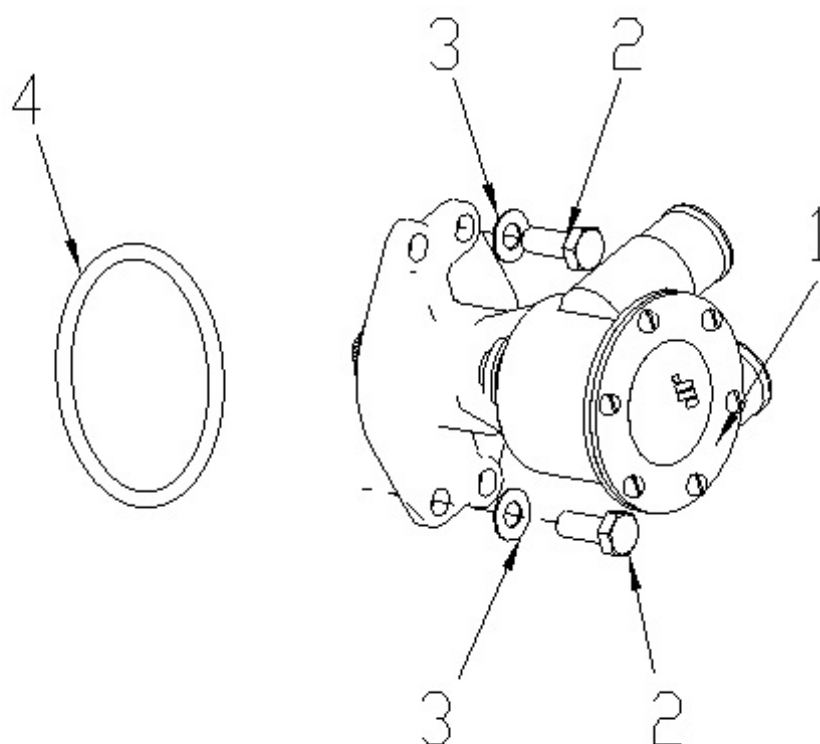

N4.85 N4.100 STANDARD ENGINE / SEA WATER PUMP

Part number	Item	Désignation article	Quantity
970313318A	1	POMPE A EAU DE MER	1
970300044	2	BOLT,HEX M10X1,25X 25	2
970119137	3	WASHER,CORRUGATED D10	2
970315399	4	O RING	1