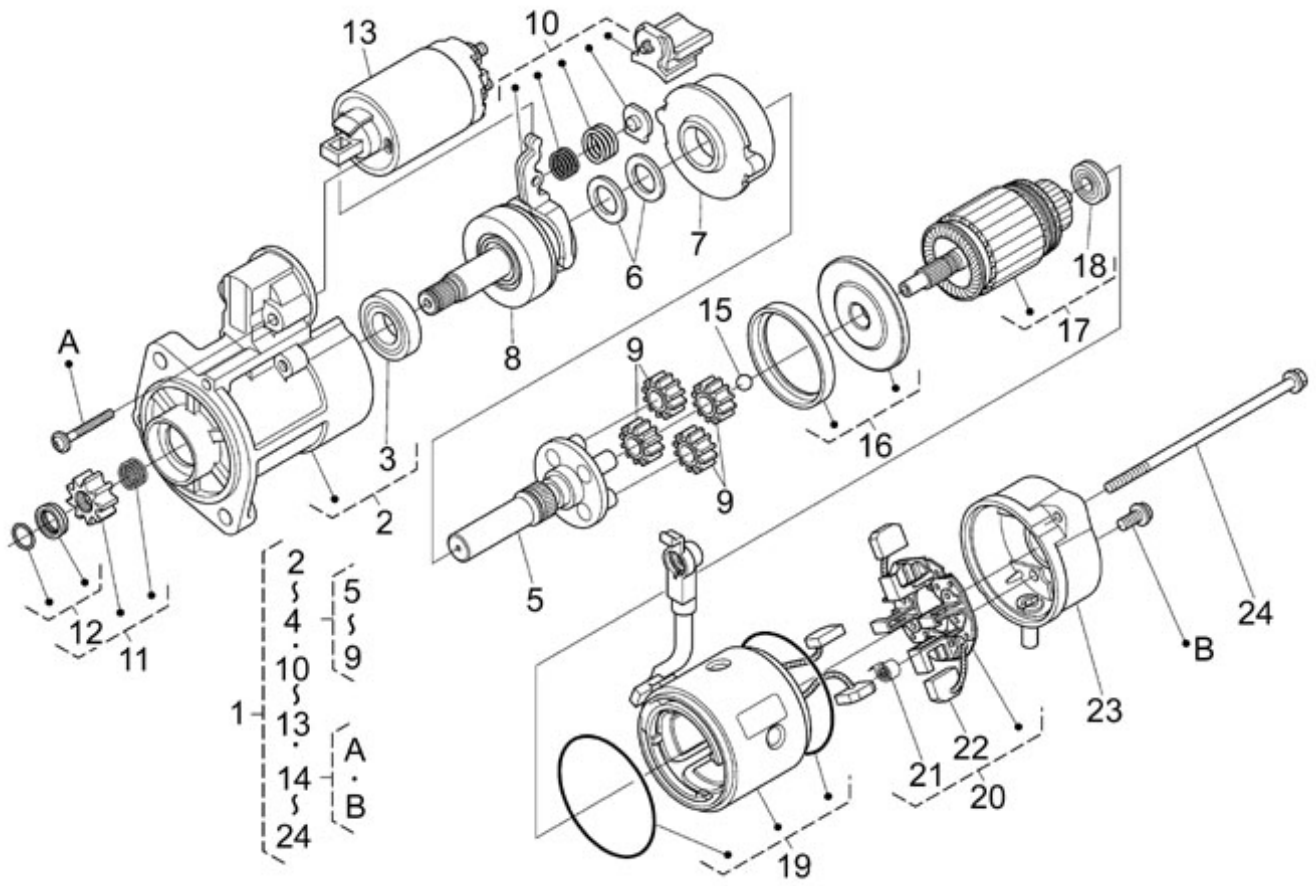

N4.85 N4.100 STANDARD ENGINE / STATER - DETAILS

Part number	Item	Désignation article	Quantity
970314943	1	ASSY STARTER	1
970314944	2	ASSY BRACKET,FRONT	1
970310971	3	BEARING	1
970313679	4	ASSY SHAFT,CLUTCH	1
970313680	5	ASSY SHAFT,GEAR	1
970310974	6	SET WASHER	1
970310975	7	SET GEAR	1
970310976	8	CLUTCH,OVERRANNING	1
970310977	9	ASSY GEAR	4
970313681	10	ASSY LEVER,SET	4
970313682	11	SET PINION	1
970310980	12	SET STOPPER	1
970310981	13	HOLDER,MAGNETIC SWITCH	1
970313683	14	SET, SCREW	1
970310983	15	BALL	1
970310984	16	SET PACKING	1
970313684	17	ASSY ARMATURE	1
970310986	18	BEARING	1
970314945	19	ASSY YOKE	1
970313686	20	ASSY HOLDER,BRUSH	1
970313687	21	BRUSH,SPRING	4
970313688	22	BRUSH	2
970314946	23	ASSY BRACKET,REAR	1
970313690	24	SET,BOLT	1