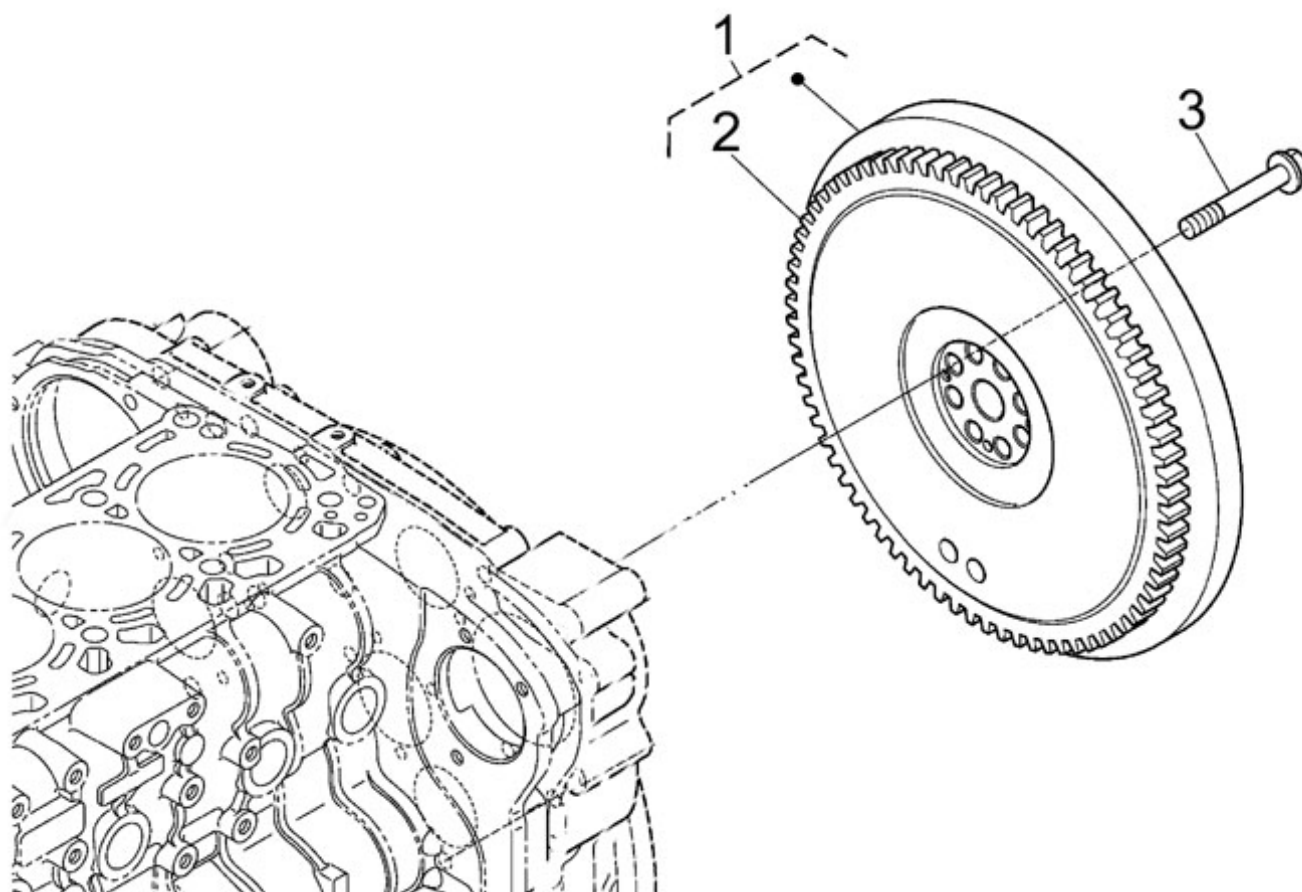

N4.85 N4.100 STANDARD ENGINE / FLYWHEEL

Part number	Item	Désignation article	Quantity
970314932	1	COMP.FLYWHEEL	1
970314947	2	GEAR,RING	1
970314850	3	BOLT,FLYWHEEL	8