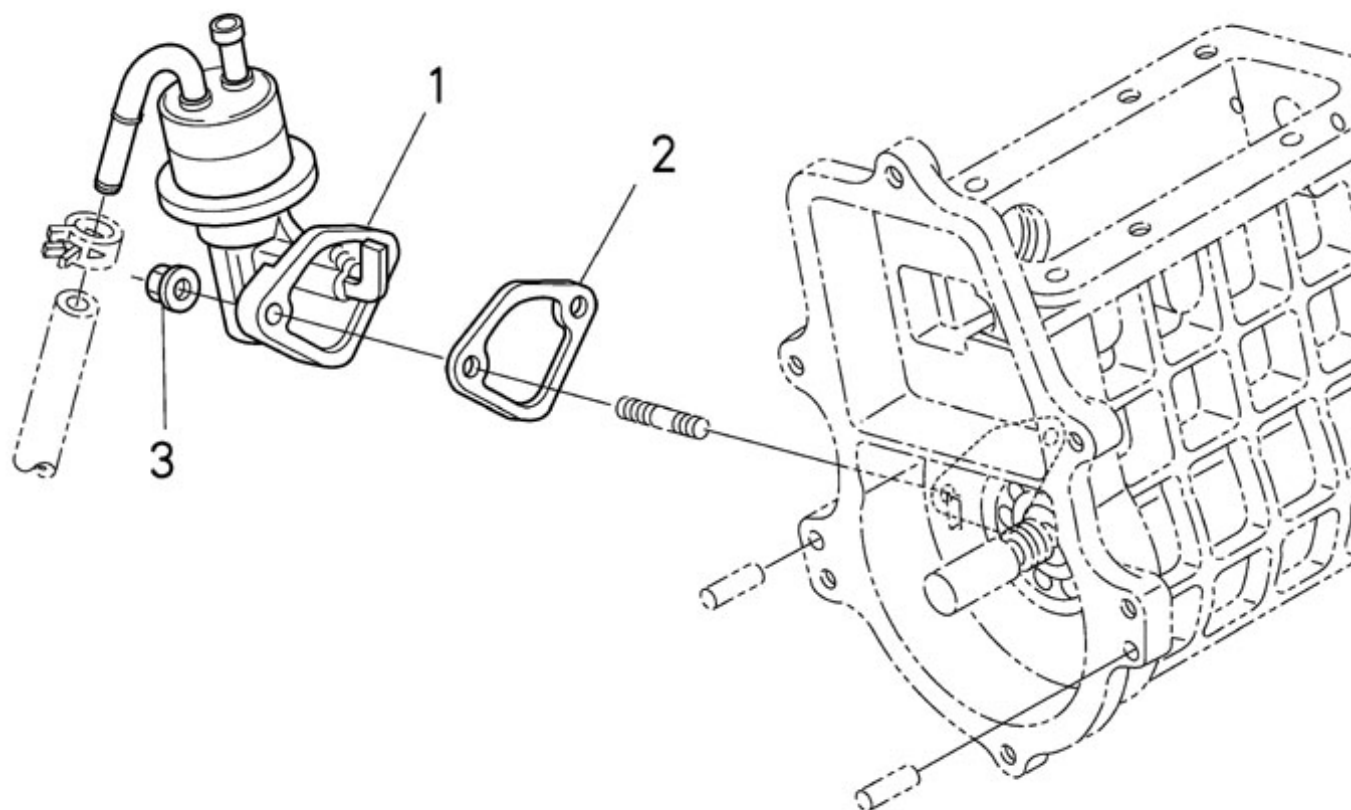

N4.85 N4.100 STANDARD ENGINE / FEED PUMP

Part number	Item	Désignation article	Quantity
970310965	1	PUMP,FUEL FEED	1
970142512	2	GASKET,FUEL PUMP 2. 40	1
970313602	3	NUT,FLANGE	2