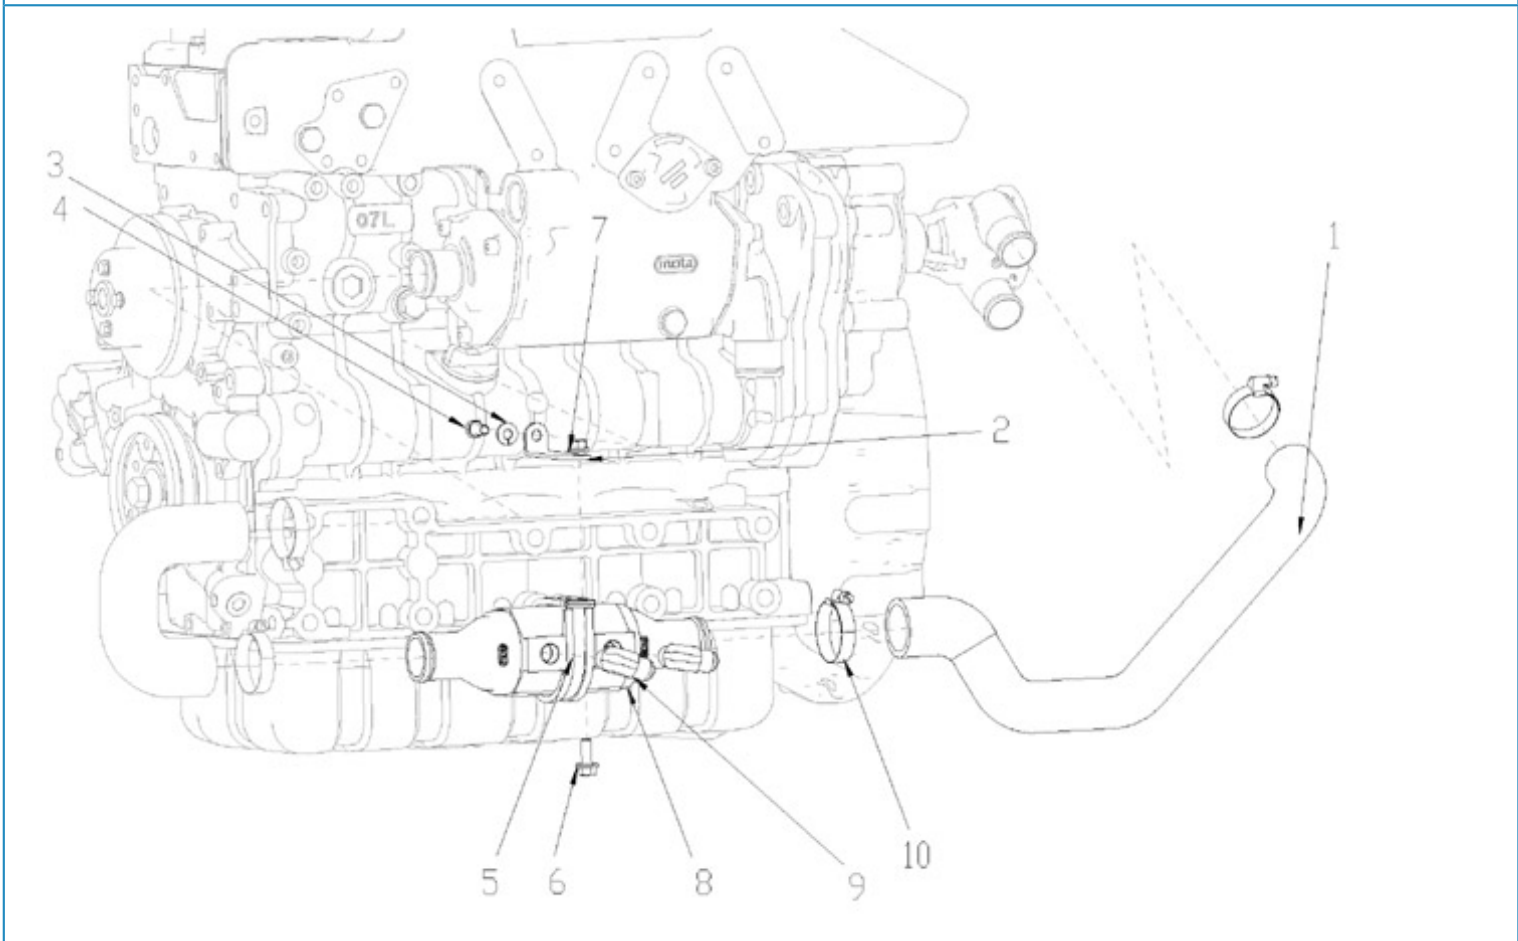

N4.85 N4.100 STANDARD ENGINE / N4.85 GEAR BOX COOLER

Part number	Item	Désignation article	Quantity
48328197	1	HOSE	1
95303428	2	BRACKET	1
970119138	3	WASHER,SPRING D 8	1
970639903	4	BOLT,HEX M 8X 16	1
48100880	5	CLAMP	1
39160662	6	BOLT	1
39460916	7	NUT	1
48300385	8	FUEL COOLER	1
48300339	9	COUDE 90D JIC 3/4-3/8 BSP	2
970604533	10	CLAMP,HOSE 32-44	1