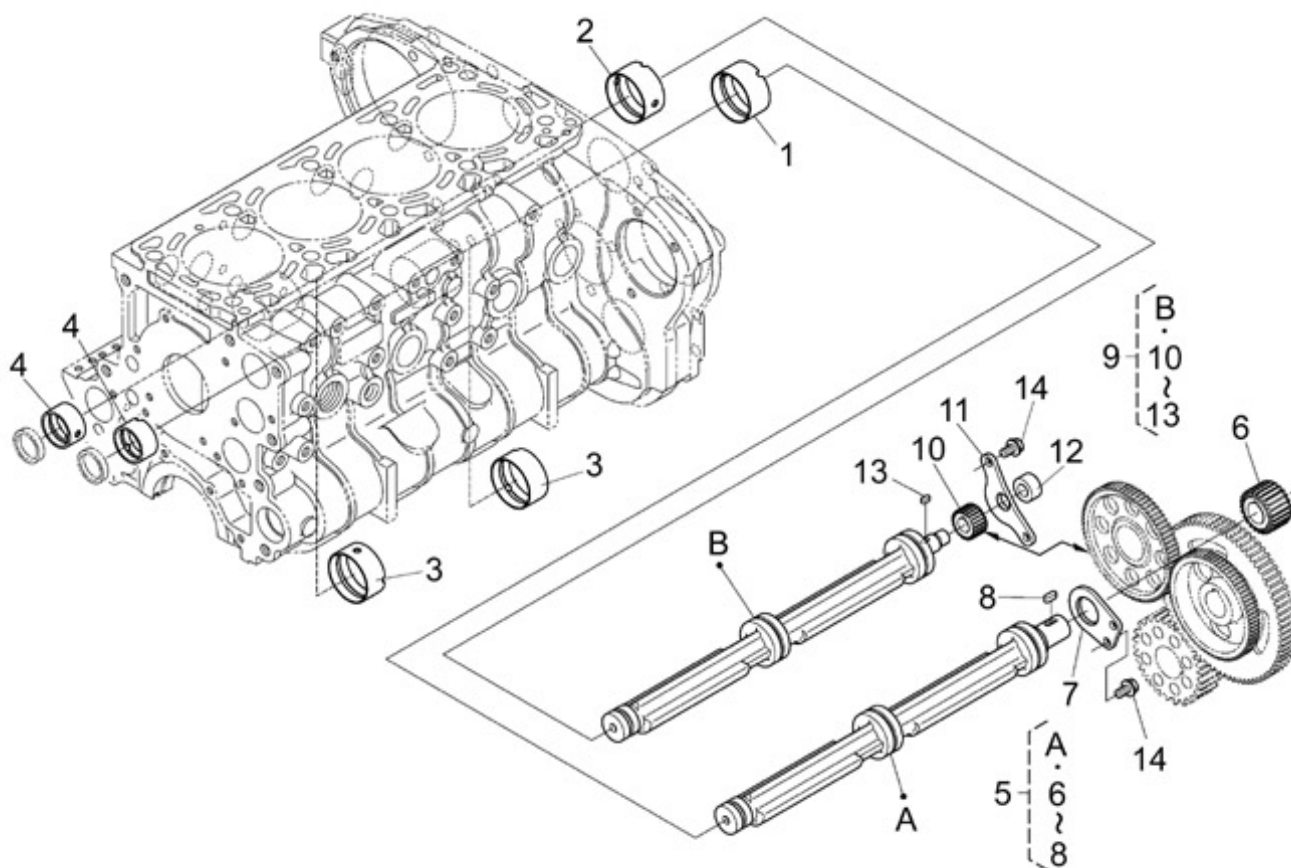

N4.85 N4.100 STANDARD ENGINE / CAMSHAFT- BALANCING SHAFT

Part number	Item	Désignation article	Quantity
970314858	1	METAL,BALANCER	1
970314859	2	METAL,BALANCER	1
970314860	3	METAL,BALANCER	2
970314861	4	METAL,BALANCER	2
970314851	5	ASSY SHAFT,BALANCER	1
970314853	6	GEAR,BALANCER	1
970314856	7	STOPPER	1
970491106	8	KEY,FEATHER	1
970314852	9	ASSY SHAFT,BALANCER	1
970314854	10	GEAR,BALANCER	1
970314857	11	STOPPER	1
970314855	12	STOPPER	1
970493118	13	KEY,FEATHER H-HE	1
970310835	14	BOLT,FLANGE	4