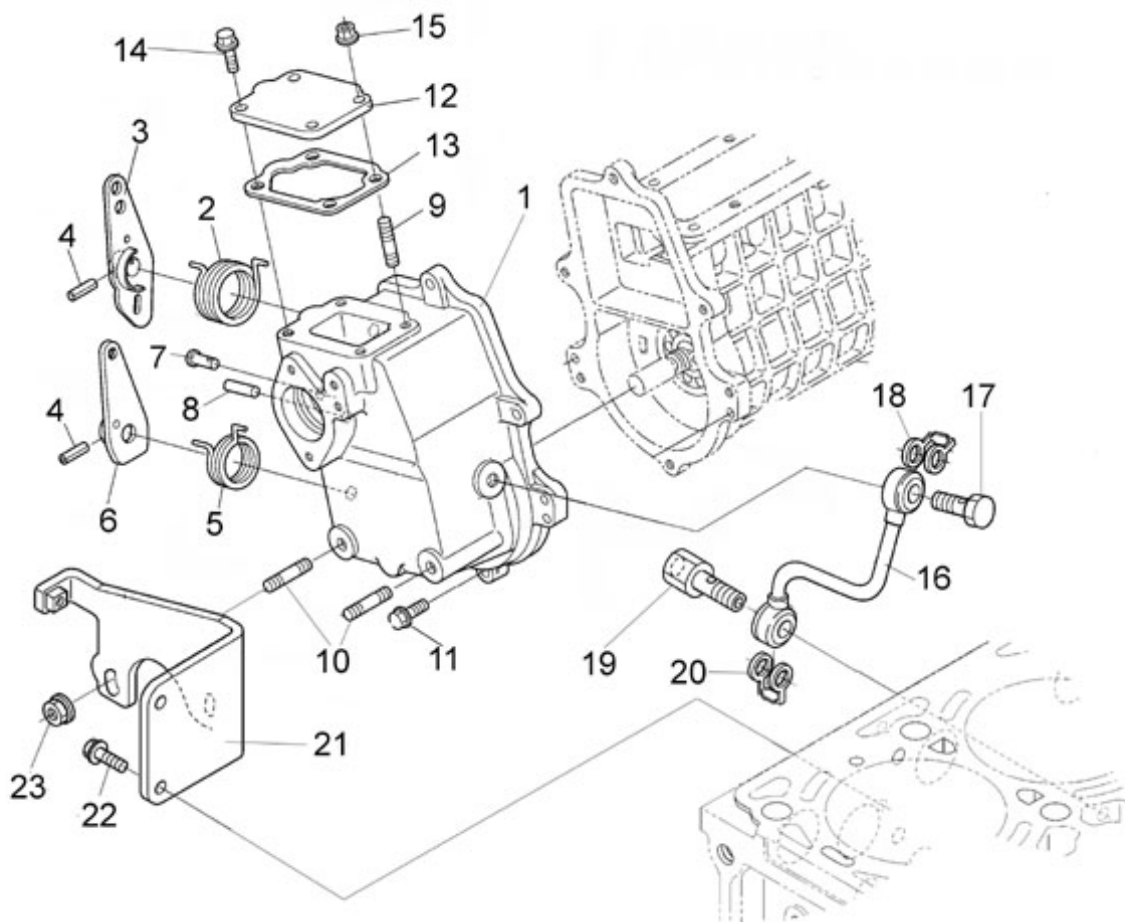

N4.85 N4.100 STANDARD ENGINE / ACCELERATOR

Part number	Item	Désignation article	Quantity
970314881	1	HOUSING,GOVERNOR	1
970314884	2	SPRING	1
970314942	3	LEVER,SPEED CONTROL	1
970310902	4	PIN,SPRING	2
970314887	5	SPRING,RETURN	1
970314885	6	LEVER,ENGINE STOP	1
970490204	7	PIN,TIMING COVER	1
970313609	8	PIN,STRAIGHT	1
970144308	9	STUD	1
970313655	10	STUD	2
970313656	11	BOLT,FLANGE	6
970314808	12	COVER,BOOST COM.HOUS	1
970314803	13	GASKET,PLATE	1
39160735	14	BOLT	3
970313602	15	NUT,FLANGE	1
970314862	16	COMP.PIPE,IP OIL	1
970313612	17	BOLT,EYE JOINT	1
970313613	18	GASKET	1
970314863	19	BOLT,JOINT	1
970314807	20	GASKET	1
970314871	21	BRACKET,INJ.PUMP	1
970310773	22	BOLT	4
970310780	23	NUT,FLANGE	2