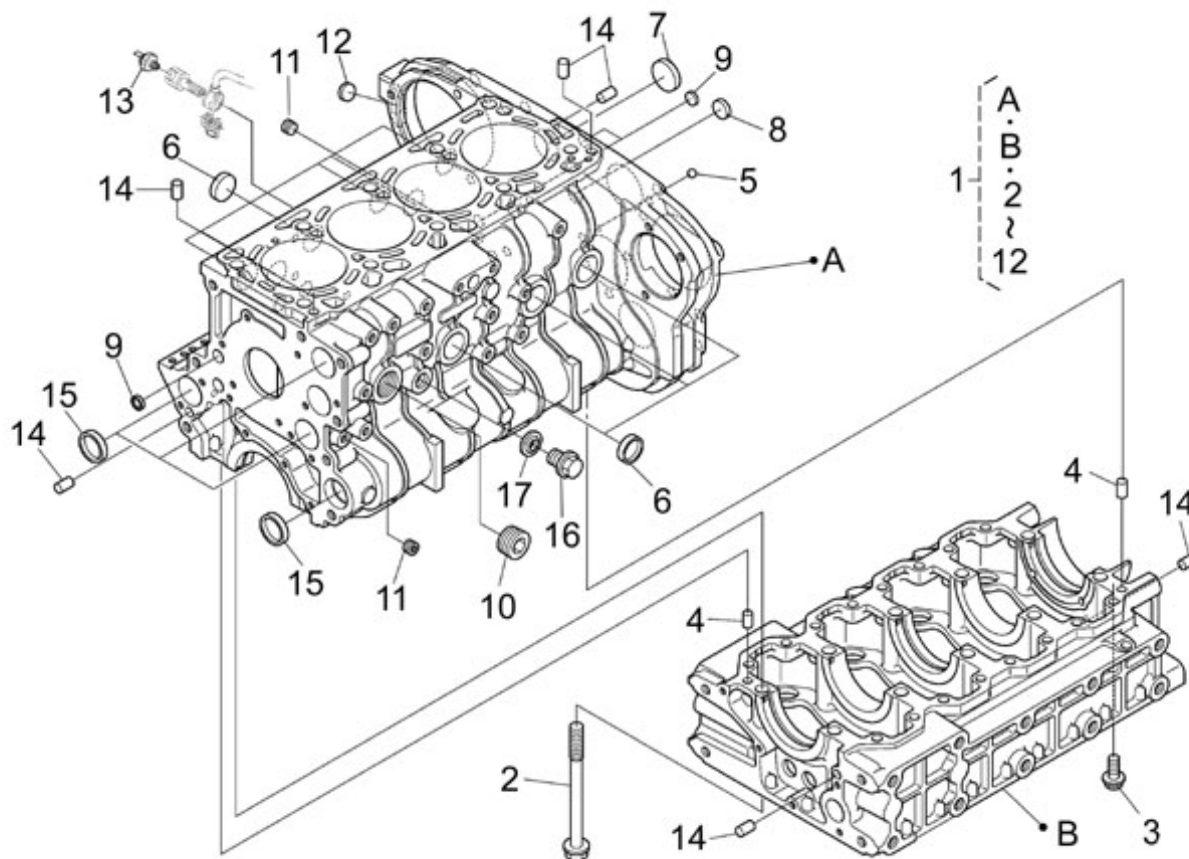

Filtre(s) :

- type: N4.85 N4.100 STANDARD ENGINE

N4.85 N4.100 STANDARD ENGINE / ENGINE BLOCK

Part number	Item	Désignation article	Quantity
970314896	1	ASSY CRANKCASE	1
970314810	2	BOLT	10
970314892	3	BOLT,FLANGE	16
970313523	4	PIN,STRAIGHT	2
970302400	5	BEARING,BALL	2
970140904	6	CAP, FREEZE	9
970301938	7	CAP,FREEZE	1
970314253	8	CAP,SEALING	1
970313558	9	CAP,SEALING	3
970310311	10	PLUG	1
970490108	11	PLUG,SOCK	2
970314796	12	CAP,SEALING	1
970301919	13	SWITCH,OIL	1
970313523	14	PIN,STRAIGHT	6
970301938	15	CAP,FREEZE	4
970313526	16	PLUG	1
970313527	17	GASKET	1

N4.85 N4.100 STANDARD ENGINE / OIL SUMP - OIL PUMP

Part number	Item	Désignation article	Quantity
970314915	1	KIT OIL PAN	1
970310374	2	GASKET,COPPER	2
970307907	3	PLUG,DRAIN	2
970314788	4	BOLT,FLANGE	24
970314933	5	FILTER,OIL	1
970314181	6	O RING	1
970314788	7	BOLT,FLANGE	2

N4.85 N4.100 STANDARD ENGINE / CYLINDER HEAD COVER

Part number	Item	Désignation article	Quantity
970314899	1	ASSY COVER,CYL.HEAD	1
970310348	2	ELEMENT,BREATHER	4
970310806	3	UNION	1
970314822	4	GASKET,HEAD COVER	1
970312972	5	COVER,BREATHER	1
970312973	6	O RING,BREATHER	1
970310810	7	SCREW	4
970313561	8	SEAL,INJECTION PIPE	4
970312975	9	BOLT	10
970313559	10	ASSY PLUG,O/FILLER	1
970313464	11	PLUG	1
970313560	12	O RING	1

N4.85 N4.100 STANDARD ENGINE / CAMSHAFT

Part number	Item	Désignation article	Quantity
970314828	1	COVER,CAMSHAFT	1
970314824	2	TAPPET	8
970314823	3	PUSH ROD	8
970314921	4	ASSY CAMSHAFT	1
970314934	5	PIN,PIPE	1
970314924	6	BEARING,ROLLER	1
970314925	7	GEAR,CAM	1
970301966	8	KEY,FEATHER	1
970314827	9	STOPPER,CAMSHAFT	1
970314788	10	BOLT,FLANGE	3
970314846	11	SHAFT,IDLE GEAR	1
970314847	12	COLLAR,IDLE GEAR	1
970314848	13	COLLAR,IDLE GEAR	1
970314894	14	BOLT,FLANGE	2
970314845	15	COMP.GEAR,IDLE	1
970314849	16	BUSH,IDLE GEAR	1