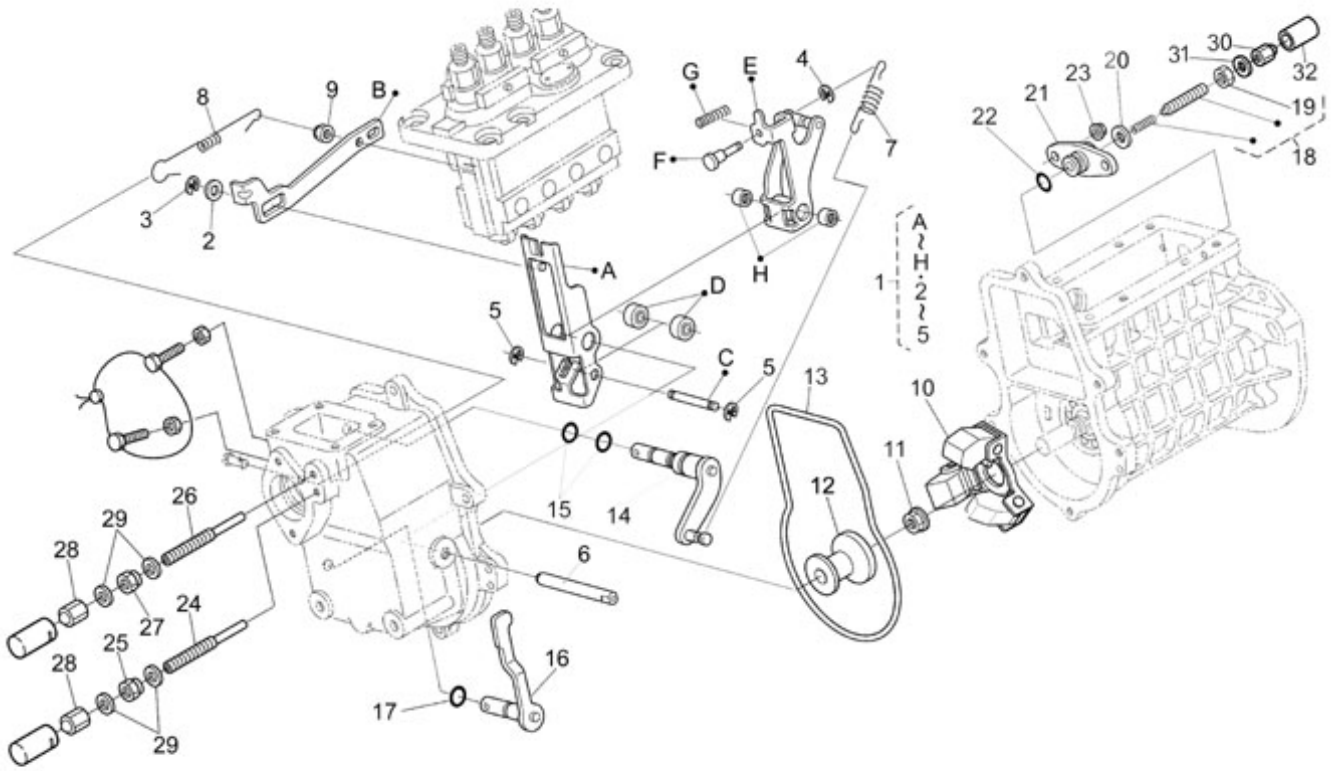

N4.85 N4.100 STANDARD ENGINE / SPEED REGULATOR

Part number	Item	Désignation article	Quantity
970314912	1	ASSY LEVER,FORK	1
970313647	2	WASHER,PLAIN	1
970313648	3	CIR CLIP,EXTERNAL	1
970313651	4	CIR CLIP,EXTERNAL	1
970313650	5	CIR CLIP,EXTERNAL	2
970310951	6	SHAFT	1
970314913	7	SPRING,GOVERNOR	1
970314941	8	SPRING,START	1
970313657	9	NUT,LOCK	1
970314940	10	ASSY WEIGHT,GOVERNOR	1
39460919	11	NUT, FLANGE	1
970314882	12	SLEEVE,GOVERNOR	1
970310956	13	GASKET	1
970314883	14	ASSY LEVER(GOVERNOR)	1
970313665	15	O RING	2
970314886	16	ASSY LEVER,ENG.STOP	1
970313665	17	O RING	1
970314911	18	ASSY BOLT,ADJUSTMENT	1
970303906	19	NUT	1
970491131	20	WASHER,SEAL	1
970314880	21	BRACKET,ADJ.BOLT	1
970314794	22	O RING	1
970313602	23	NUT,FLANGE	2
970314879	24	BOLT,ADJUSTING	1
970310962	25	NUT	1
970314879	26	BOLT,ADJUSTING	1
970310962	27	NUT	1
970302839	28	NUT,CAP	2
970150403	29	RING,SEAL	4
970307355	30	NUT,CAP	1
970491131	31	WASHER,SEAL	1
970302069	32	CAP	1