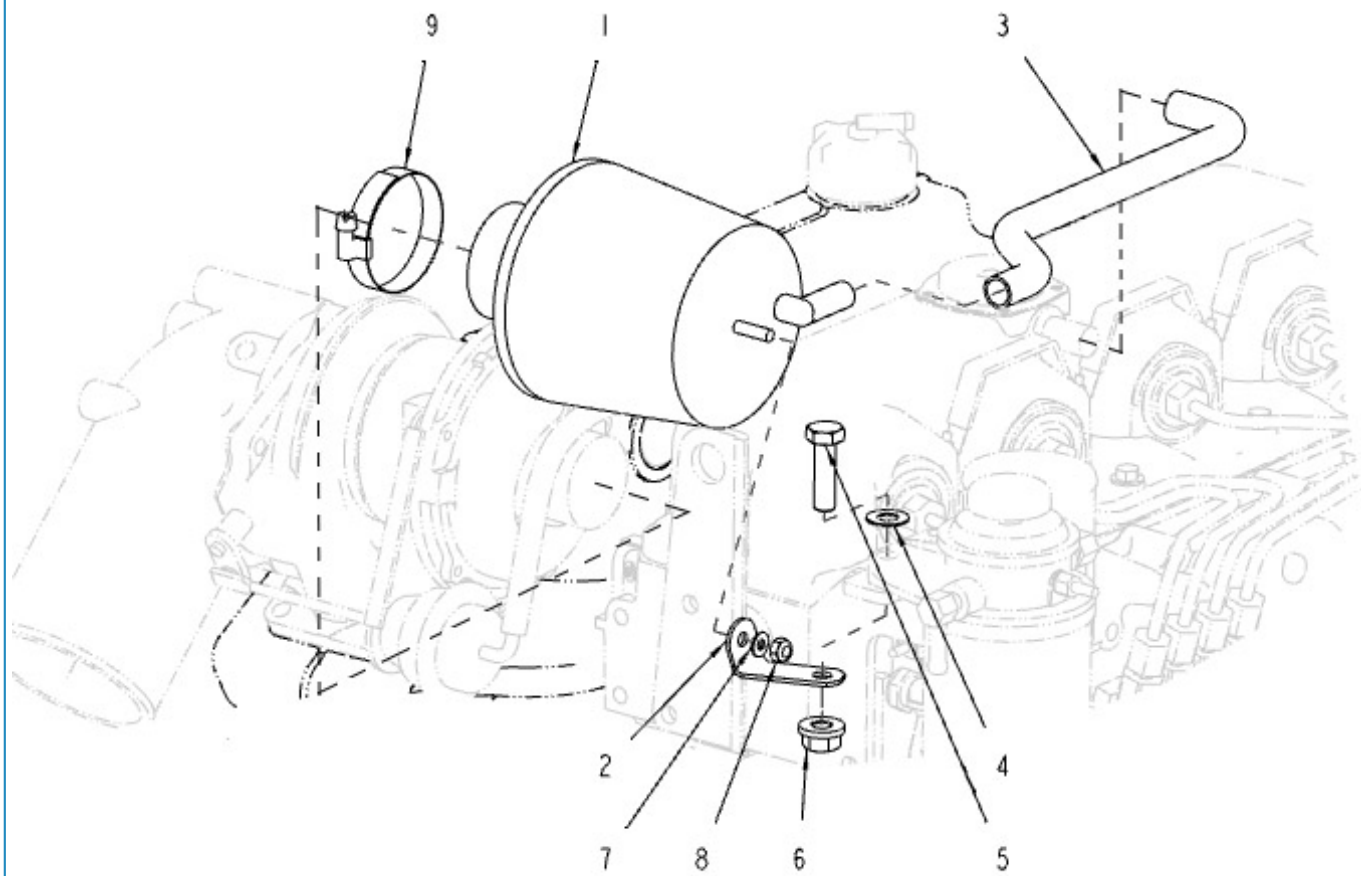

N4.85 N4.100 STANDARD ENGINE / AIR FILTER

Part number	Item	Désignation article	Quantity
48101038	1	FILTER	1
48509002	2	COUDE 90	1
48328182	3	HOSE	1
970634621	4	CLAMP,HOSE	1