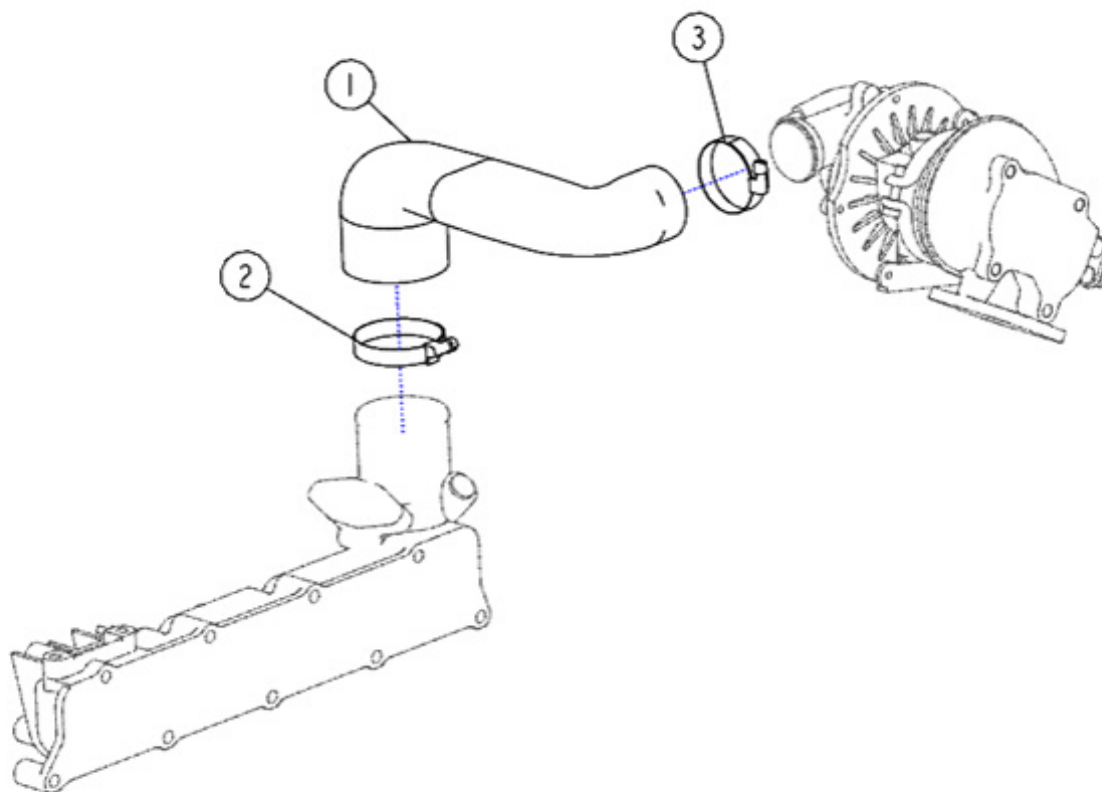

N4.85 N4.100 STANDARD ENGINE / AIR COOLER

Part number	Item	Désignation article	Quantity
48300420	1	INTERCOOLER	1
48328176	1	HOSE	1
48328165	2	HOSE	1
970634620	2	CLAMP,HOSE 60-80	1
48328163	3	HOSE	1
970604533	3	CLAMP,HOSE 32-44	1
39129515	4	BOLT	2
970647606	5	WASHER,CORRUGATED D12	2
970300057	6	STUD,M 8X 20	1
39460916	7	NUT	1
48100944	8	CLAMP	1
95312377	9	SPACER	1
970027323	10	WASHER,PLAIN D 8	1
970300193	11	BOLT,HEX M 8X 70	1
32399010	12	PIPE	1
48328171	13	HOSE	1
970300922	14	CLAMP,HOSE 26-38	1
970604533	15	CLAMP,HOSE 32-44	3
970634620	16	CLAMP,HOSE 60-80	1
970634621	16	CLAMP,HOSE	2