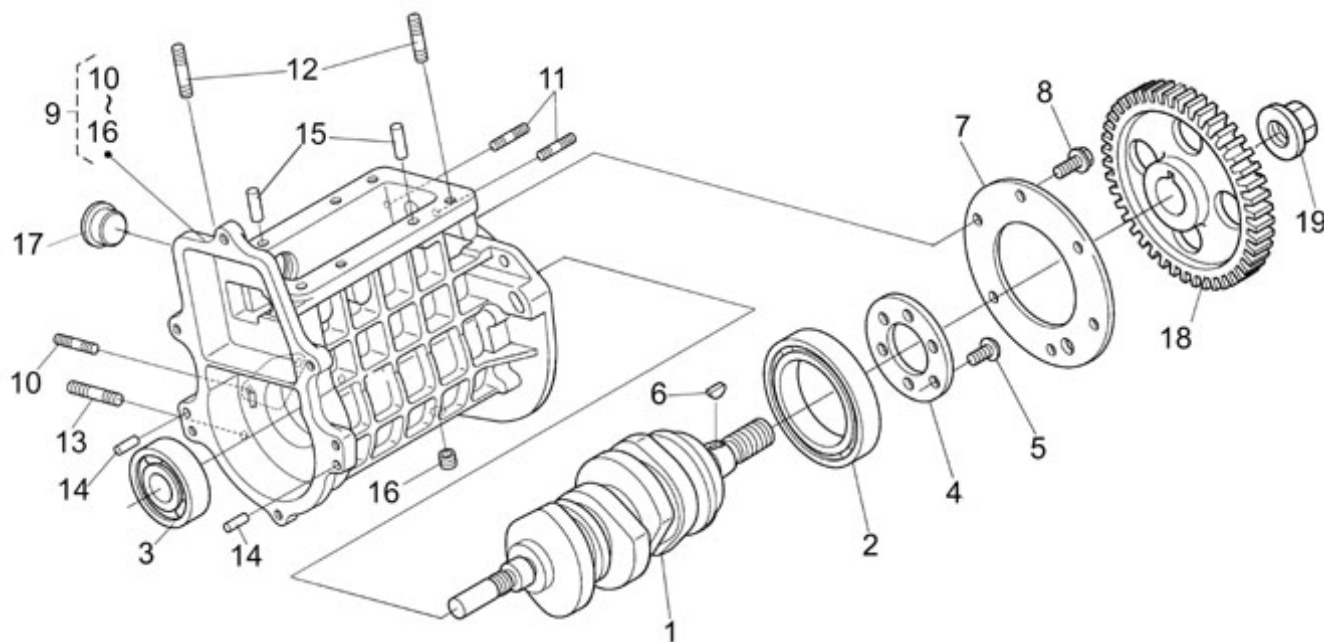

N4.85 N4.100 STANDARD ENGINE / CAMSHAFT INJECTION PUMP

Part number	Item	Désignation article	Quantity
970314900	1	CAMSHAFT,FUEL	1
970314797	2	BEARING,BALL	1
970314939	3	BEARING,BALL	1
970314826	4	STOPPER	1
970314792	5	SCREW,CR-REC-BD-HD	6
970313643	6	KEY,WOODRUFF	1
970314922	7	STOPPER,FUEL C/SHAFT	1
39160735	8	BOLT	6
970314938	9	ASSY HOUSING,I/P	1
970313398	10	STUD	2
970314798	11	STUD	2
970312986	12	STUD	2
970301935	13	STUD	2
970313638	14	PIN,STRAIGHT	2
970490122	15	PIN,CYLINDRICAL	2
970490107	16	PLUG,SOCK	1
970310892	17	COVER	1
970314870	18	GEAR,INJECTION PUMP	1
970314825	19	NUT,INJ.PUMP GEAR	1