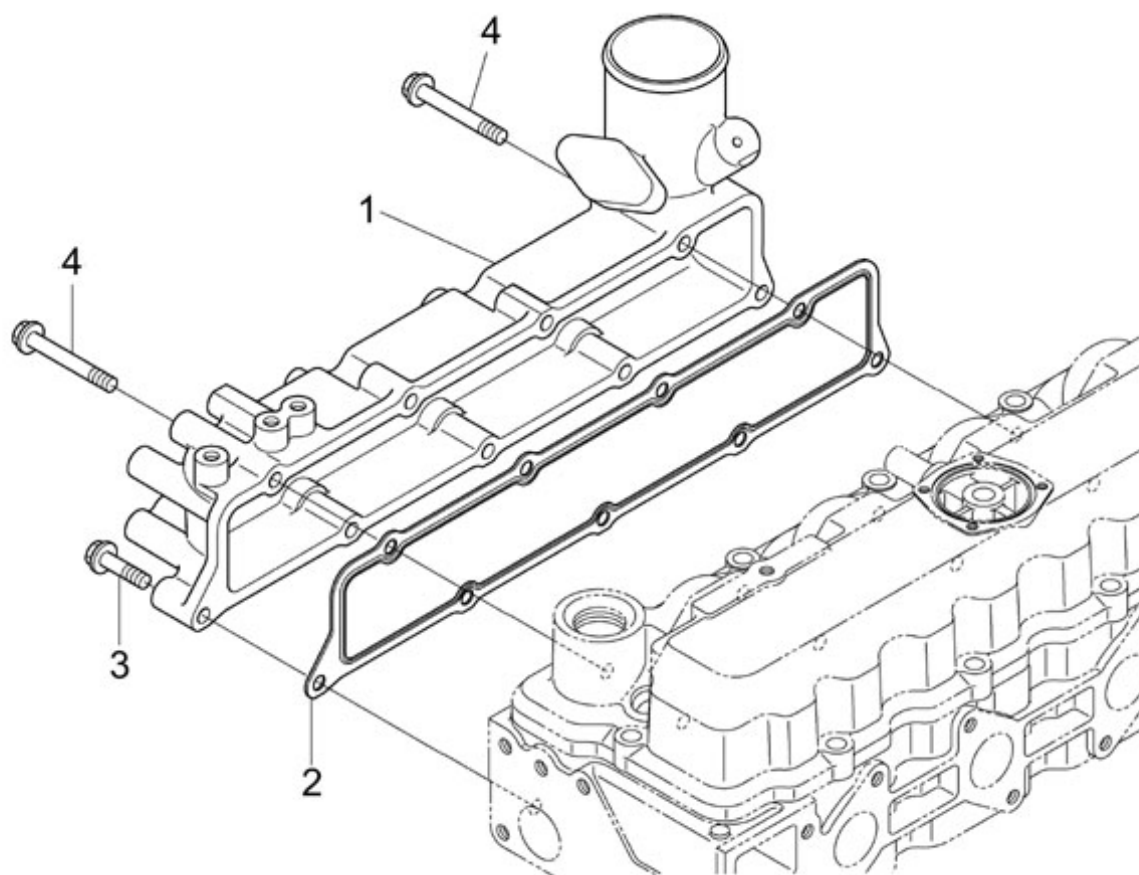

N4.85 N4.100 STANDARD ENGINE / INTAKE MANIFOLD

Part number	Item	Désignation article	Quantity
970314898	1	MANIFOLD,INLET	1
970314813	2	GASKET,IN-MANIFOLD	1
970313705	3	BOLT,FLANGE	7
970314789	4	BOLT,FLANGE	2