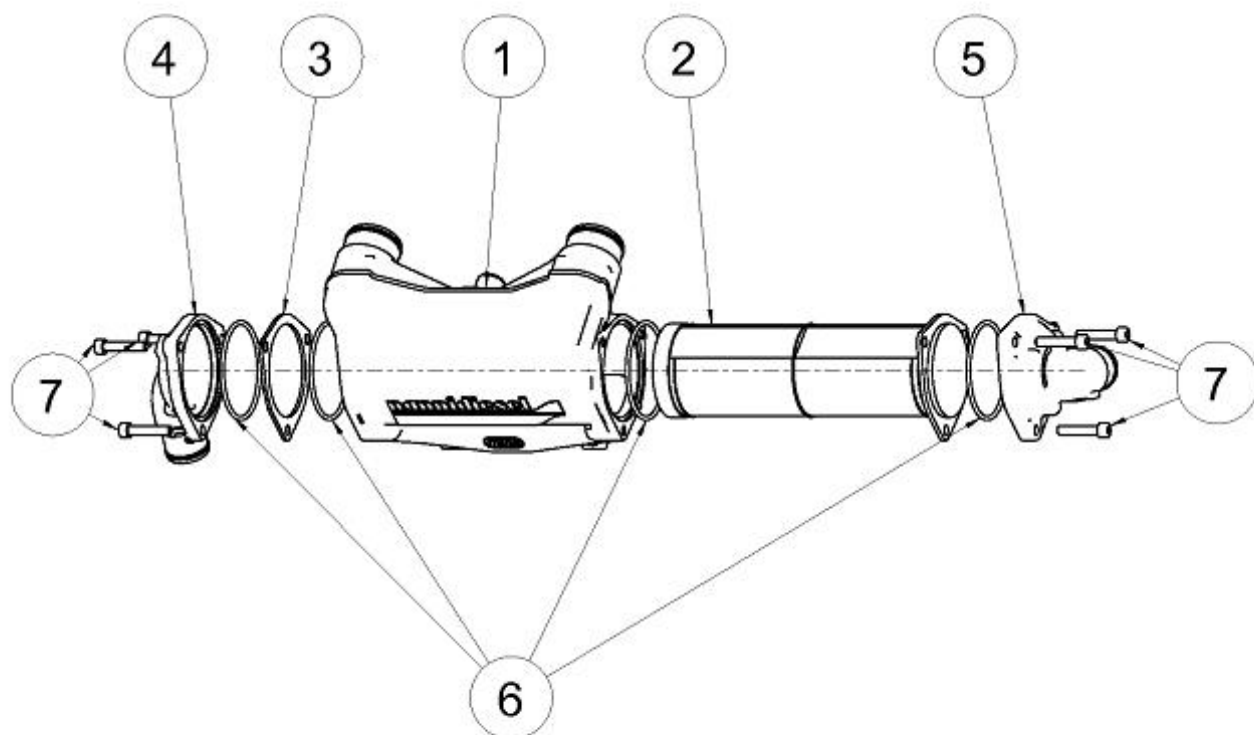

N4.85 N4.100 STANDARD ENGINE / AIR COOLER - DETAILS

Part number	Item	Désignation article	Quantity
970315713	1	INTERCCOLER HOUSING	1
95312428	3	SPACER	1
970314963	6	O-RING	4
970310755	7	BOLT	6