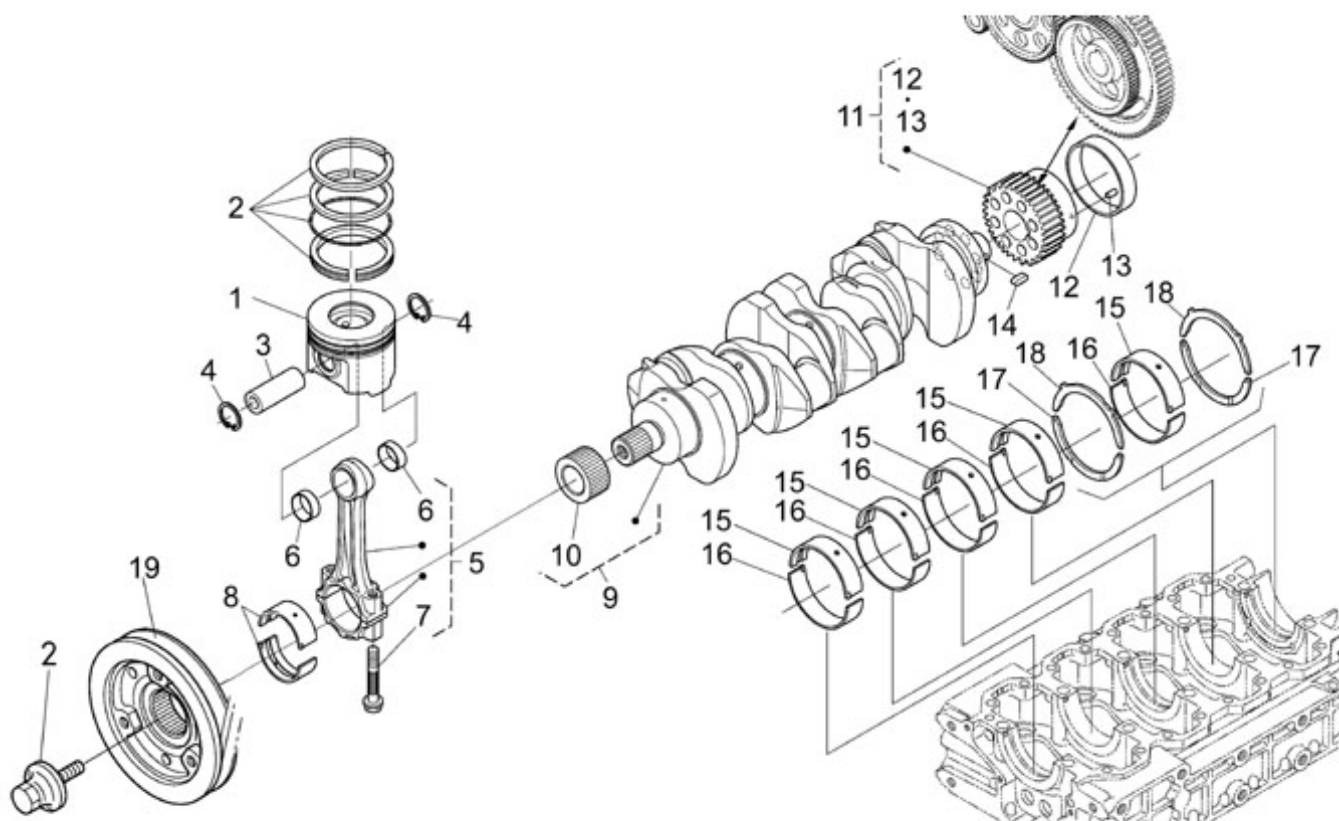

N4.85 N4.100 STANDARD ENGINE / CRANKSHAFT-PISTONS

Part number	Item	Désignation article	Quantity
970314901	1	PISTON (05) STD	4
970314829	2	ASSY PISTON RING STD	4
970314830	3	PIN,PISTON	4
970314793	4	CIR CLIP,INTERNAL	8
970314927	5	ASSY ROD,CONNECTING	4
970314926	6	BUSH,PISTON PIN	8
970314831	7	BOLT,CONNECTING ROD	8
970314832	8	METAL,CRANKPIN STD/BLUE/SET	4
970314914	9	COMP.CRANKSHAFT	1
970314866	10	GEAR,OIL PUMP DRIVE	1
970314931	11	ASSY GEAR,CRANKSHAFT	1
970307933	12	SLEEVE,CRANKSHAFT	1
970301908	13	PIN,CYLINDRICAL	1
970301966	14	KEY,FEATHER	1
970314836	15	METAL,CRANKSHAFT STD	5
970314928	16	METAL,CRANKSHAFT STD	5
970314837	17	METAL,SIDE STD	2
+ 1G77223544	18	METAL,SIDE STD	2
970314949	19	PULLEY,FAN DRIVE	1
970313589	20	BOLT	1