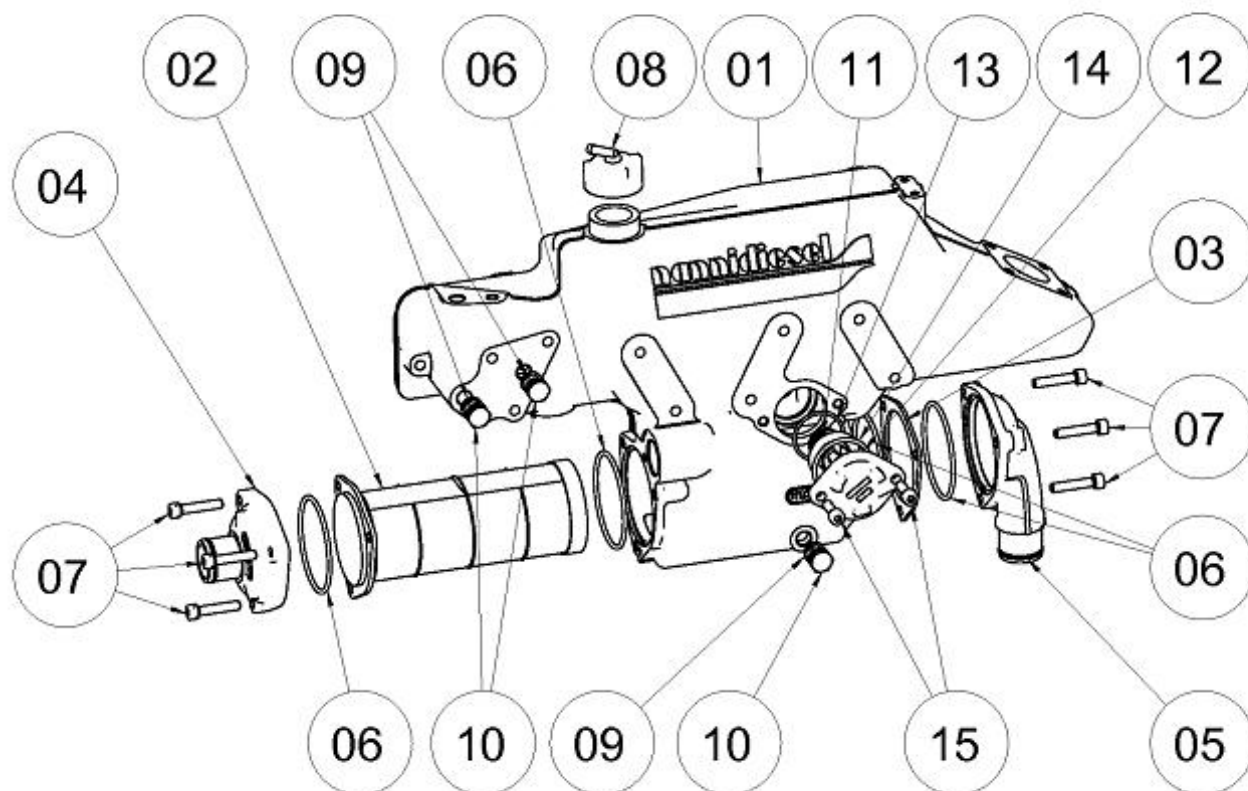

N4.85 N4.100 STANDARD ENGINE / HEAT EXCHANGER - DETAILS

Part number	Item	Désignation article	Quantity
970315712	1	HEAT EXCHANGER HOUSING	1
970315189	2	FAISCEAU ECHANGEUR	1
95312428	3	SPACER	1
970314963	6	O-RING	4
970310755	7	BOLT	6
970313176	8	FILLING PRESSURE CAP	1
970300306	9	GASKET,RING D14	3
970875506	10	PLUG	3
970315179	11	THERMOSTAT	1
970313178	12	COVER	1
48418184	13	O RING	1
48418185	14	O RING	1
970498003	15	BOLT,SOCK M 8X 25	2