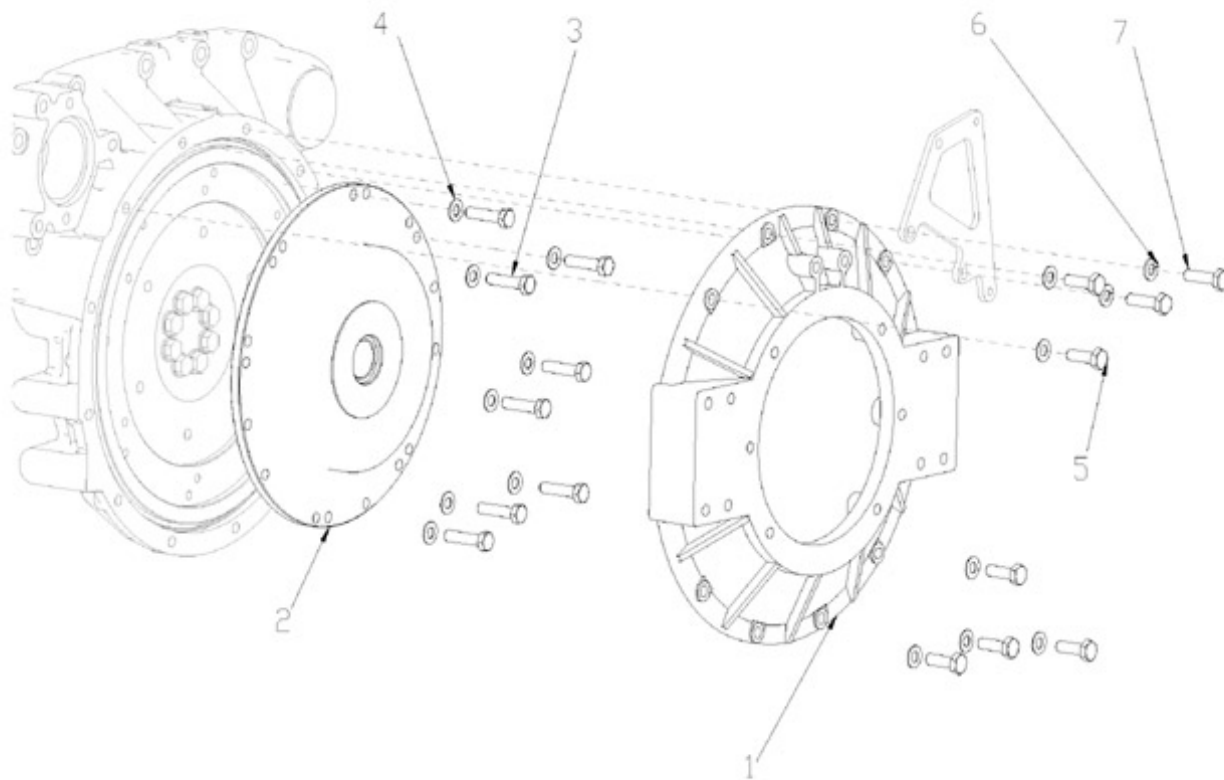

N4.85 N4.100 STANDARD ENGINE / DAMPER BELL AND DAMPER

Part number	Item	Désignation article	Quantity
95200226	1	HOUSING	1
48100934	2	DAMPER TORFLEX 630	1
39160463	3	BOLT,HEX M10X1,25X 25	8
970119137	4	WASHER,CORRUGATED D10	14
970499051	5	BOLT,HEX M10X1,25X 30	6
970119136	6	WASHER,SPRING D10	2
970304013	7	BOLT,HEX M10X1.25X 35	2