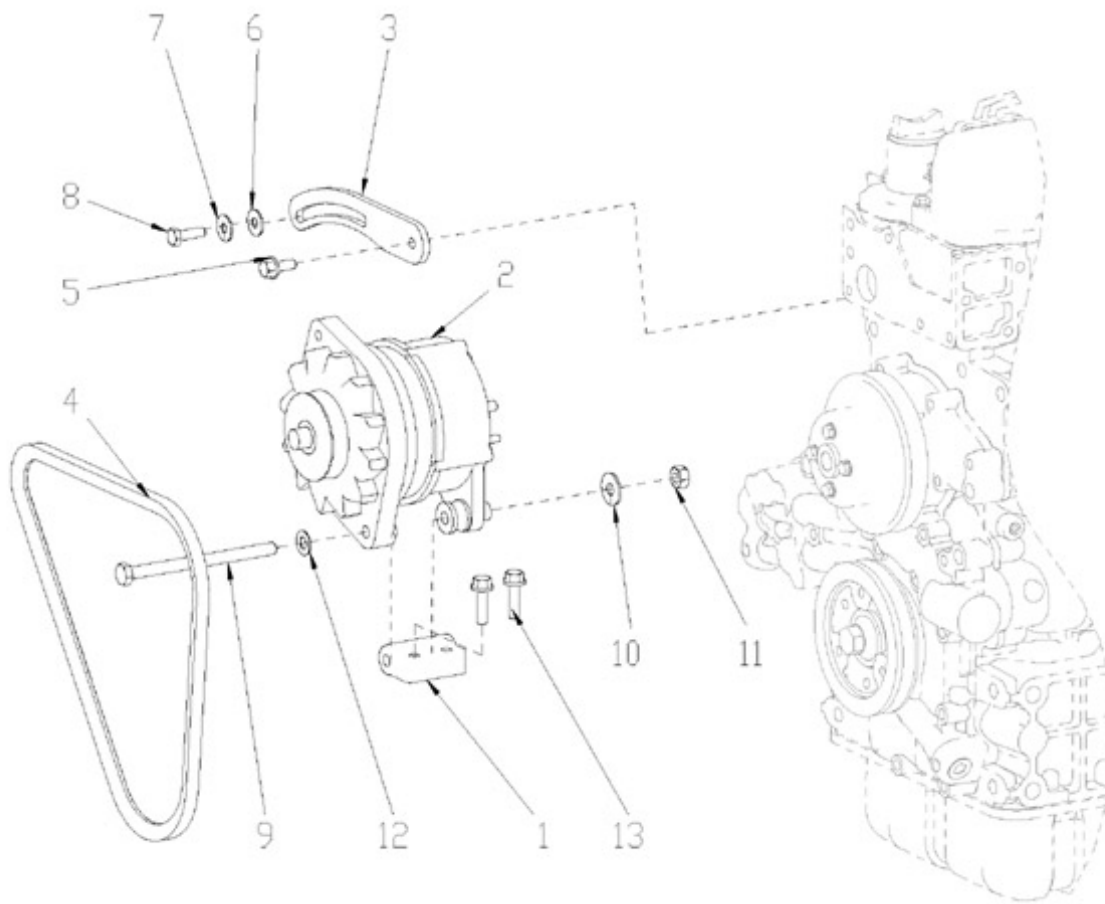

N4.85 N4.100 STANDARD ENGINE / ALTERNATOR

Part number	Item	Désignation article	Quantity
970314976	1	ALTERNATOR BRAKET	1
48201303	2	ALTERNATOR 12V-120A	0
95310883	3	TIGHTENER ALTERNATOR	1
48108036	4	BELT	1
39160662	5	BOLT	1
970304050	6	WASHER	1
970119138	7	WASHER,SPRING D 8	1
970409603	8	BOLT,HEX M 8X 25	1
39160666	9	BOLT	1
970119136	10	WASHER,SPRING D10	1
970119143	11	NUT, M10	1
970119137	12	WASHER,CORRUGATED D10	1
39160639	13	BOLT	2