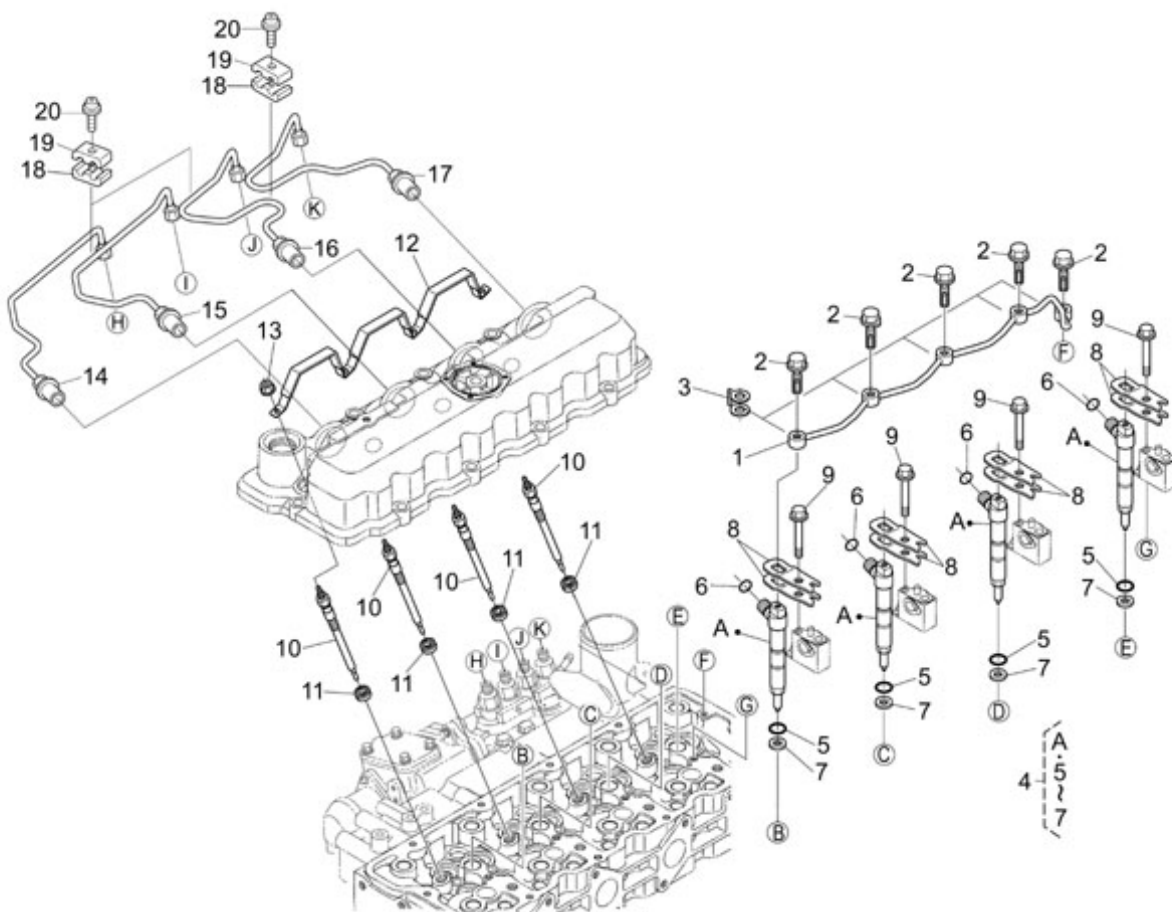

N4.85 N4.100 STANDARD ENGINE / INJECTION NOZZLES AND PIPES

Part number	Item	Désignation article	Quantity
970314869	1	ASSY PIPE,OVER FLOW	1
970313626	2	BOLT,EYE JOINT	5
970313627	3	GASKET	5
970314910	4	KIT HOLDER NOZZLE	4
970314874	5	O RING	4
970313616	6	O RING	4
970314951	7	GASKET	4
970314873	8	CLAMP,INJ.NOZZLE	8
970314787	9	BOLT,FLANGE	4
970314948	10	GLOW PLUG	4
970314888	11	SEAL,GLOW PLUG	4
970314889	12	CORD,GLOW PLUG	1
970307593	13	NUT,FLANGE	4
970314875	14	PIPE,INJECTION	1
970314876	15	PIPE,INJECTION	1
970314877	16	PIPE,INJECTION	1
970314878	17	PIPE,INJECTION	1
970142114	18	CLAMP,FUEL LINES 1+2	3
970142115	19	CLAMP,FUEL-LINES 1+2	3
970492118	20	SCREW,M 5X 20 ROUND HEAD	3