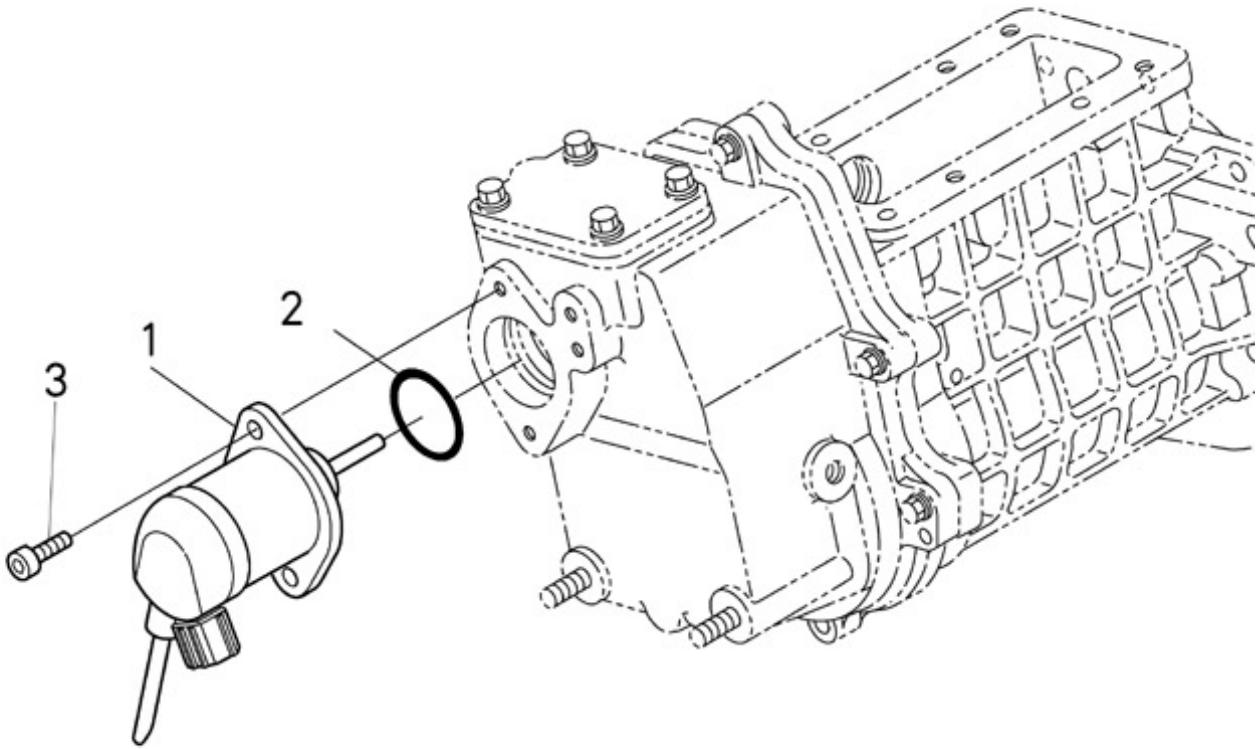

N4.85 N4.100 STANDARD ENGINE / ELECTRICAL STOP

Part number	Item	Désignation article	Quantity
970315151	1	SOLENOID	1
970313108	2	O RING	1
970313344	3	BOLT,HEX-SOC-HD	2