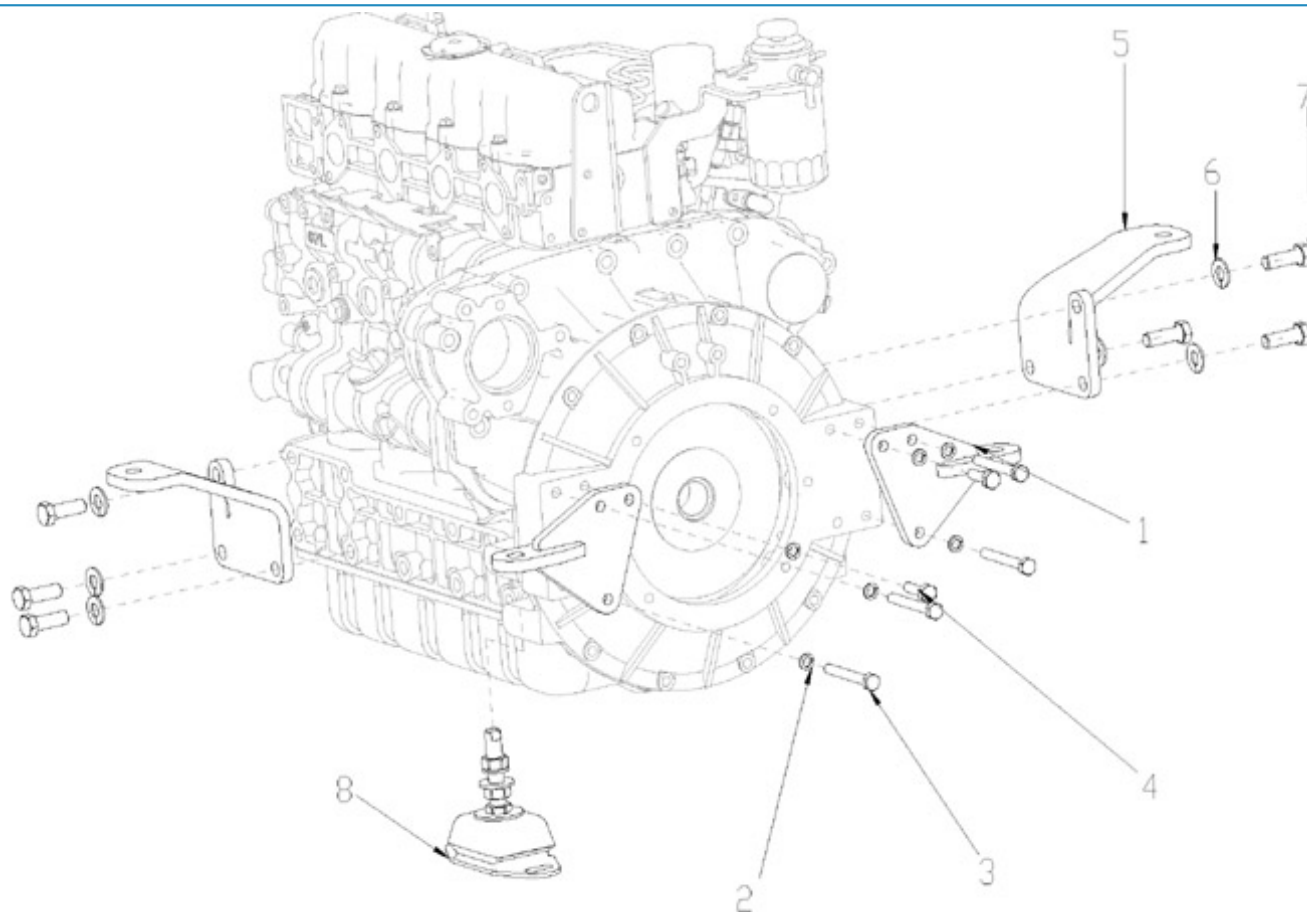

N4.85 N4.100 STANDARD ENGINE / SUPPORT AND MOUNTING

Part number	Item	Désignation article	Quantity
95310781	1	BRACKET	2
970119136	2	WASHER,SPRING D10	6
39160462	3	BOLT	4
970644008	4	BOLT,HEX M10X 35	2
95310779	5	BRACKET	2
970649112	6	WASHER,SPRING D14	6
39160930	7	BOLT	6
48190040	8	MOUNT RUBBER	2