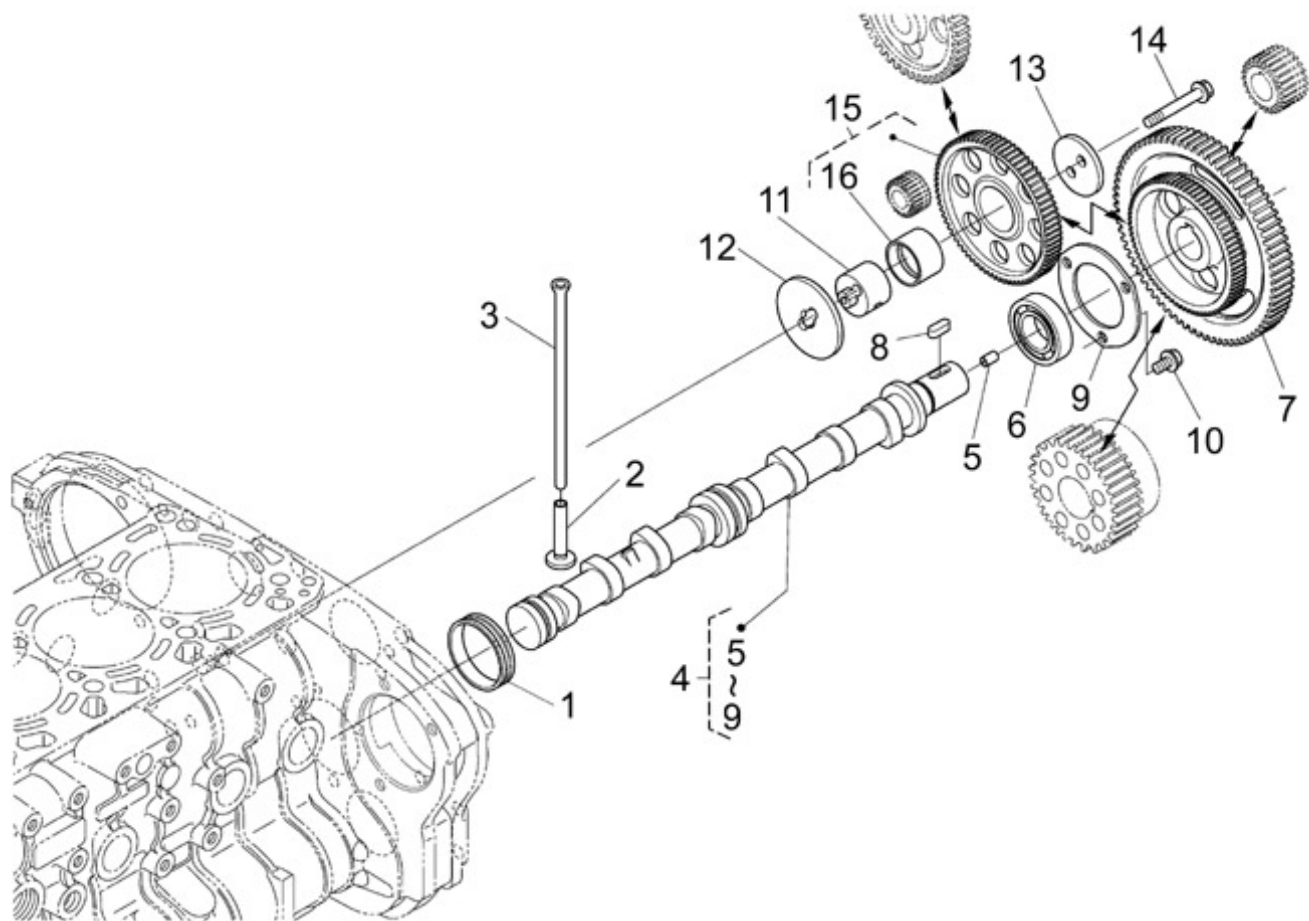

N4.85 N4.100 STANDARD ENGINE / CYLINDER HEAD

Part number	Item	Désignation article	Quantity
970314916	1	HOOK,ENGINE	1
970310835	2	BOLT,FLANGE	2
970314809	3	ASSY CYLINDER HEAD	1
970301938	4	CAP,FREEZE	1
970314253	5	CAP,SEALING	8
970140904	6	CAP, FREEZE	1
970490108	7	PLUG,SOCK	1
970314810	8	BOLT	10
970314918	9	GASKET,CYLINDER HEAD SUITABILITY/1 NOTCH	1
970314917	9	GASKET,CYLINDER HEAD STD/2 NOTCH	1
970314919	9	GASKET,CYLINDER HEAD SUITABILITY/NOT NOTCH	1
970313698	10	PLUG,DRAIN	1
970432132	11	GASKET,RING	1

N4.85 N4.100 STANDARD ENGINE / VALVES AND SPRINGS

Part number	Item	Désignation article	Quantity
970314809	1	ASSY CYLINDER HEAD	1
970302720	2	GUIDE,VALVE INTAKE 4.150	8
970302721	3	GUIDE,VALVE EXHAUST 4.150	8
+ 1G77213460	4	VALVE,INLET	8
+ 1G77213460	5	VALVE,EXHAUST	8
970311007	6	SPRING VALVE	16
970491004	7	RETAINER,VALVE SPRING	16
970491005	8	COLLET,VALVE SPRING	16
970311008	9	INLET VALVE SEAL	16
970313709	10	SHAFT,VALVE	8
970311022	11	ASSY ARM	8
970311024	12	PAD	8
970314818	13	SHAFT,ROCKER ARM	1
970314820	14	BRACKET,ROCKER ARM	4
970314795	15	PIN,SPRING	1
970314821	16	WASHER	2
970302025	17	WASHER,PLAIN D 8	2
970490904	18	WASHER,SPRING D 8	2
970312996	19	BOLT	2
970314819	20	SPRING,ROCKER ARM	3
970314816	21	ASSY ROCKER ARM,IN.	4
970302019	22	SCREW,ADJUSTING	4
970302021	23	NUT	4
970314817	24	ASSY ROCKER ARM,EXH.	4
970302019	25	SCREW,ADJUSTING	4
970302021	26	NUT	4
970313718	27	PIN,STRAIGHT	4
970314790	28	BOLT,FLANGE	4

N4.85 N4.100 STANDARD ENGINE / CAMSHAFT

Part number	Item	Désignation article	Quantity
970314828	1	COVER,CAMSHAFT	1
970314824	2	TAPPET	8
970314823	3	PUSH ROD	8
970314921	4	ASSY CAMSHAFT	1
970314934	5	PIN,PIPE	1
970314924	6	BEARING,ROLLER	1
970314925	7	GEAR,CAM	1
970301966	8	KEY,FEATHER	1
970314827	9	STOPPER,CAMSHAFT	1
970314788	10	BOLT,FLANGE	3
970314846	11	SHAFT,IDLE GEAR	1
970314847	12	COLLAR,IDLE GEAR	1
970314848	13	COLLAR,IDLE GEAR	1
970314894	14	BOLT,FLANGE	2
970314845	15	COMP.GEAR,IDLE	1
970314849	16	BUSH,IDLE GEAR	1