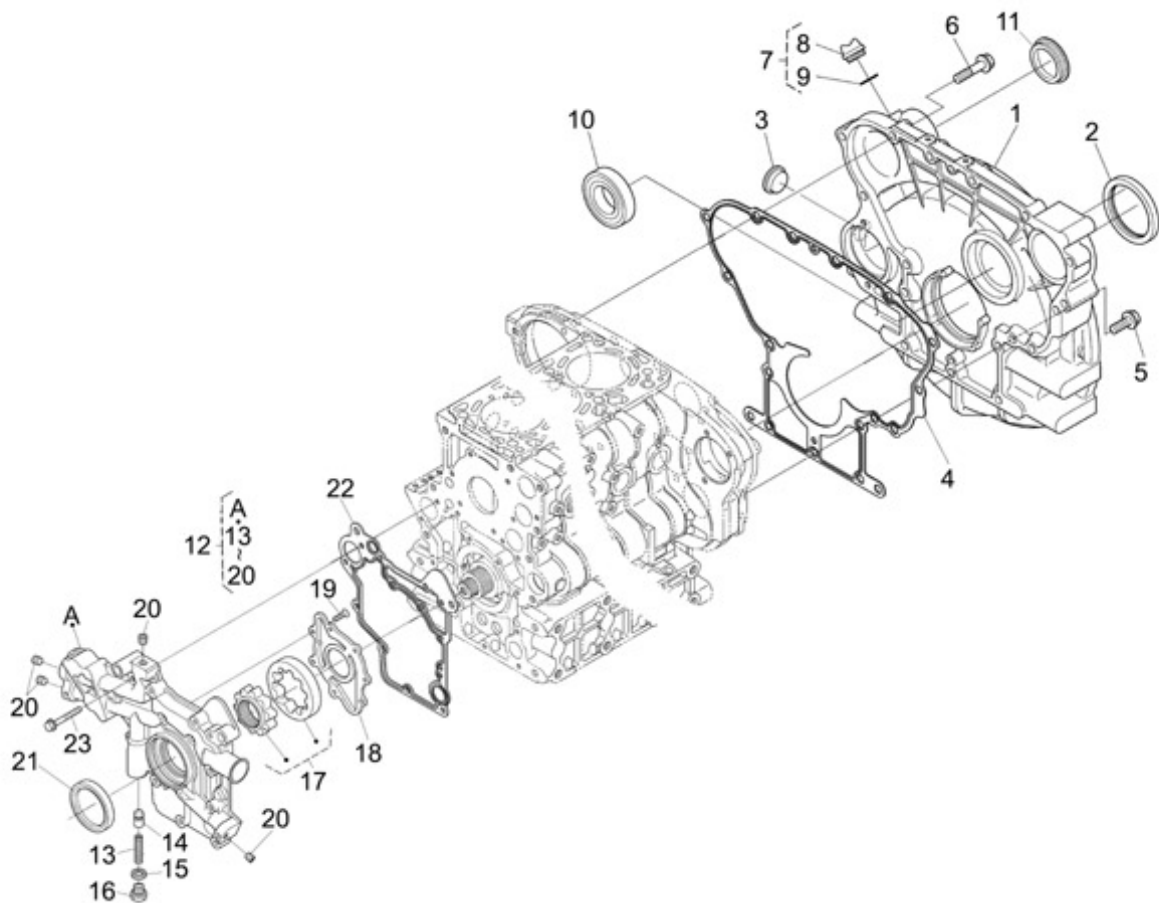

N4.85 N4.100 STANDARD ENGINE / TIMING GEAR CASE

Part number	Item	Désignation article	Quantity
970314897	1	HOUSING, FLYWHEEL	1
970307919	2	SEAL, OIL	1
970310880	3	COVER	1
970314920	4	GASKET, HOUSING	1
970313591	5	BOLT, FLANGE	8
970314893	6	BOLT, FLANGE	8
970313559	7	ASSY PLUG, O/FILLER	1
970313464	8	PLUG	1
970313560	9	O RING	1
970314923	10	BEARING, ROLLER	1
970314952	11	PLUG	1
970314811	12	ASSY COVER, FRONT	1
970310787	13	SPRING	1
970310788	14	ASSY VALVE RELIEF	1
970310374	15	GASKET, COPPER	1
970310789	16	PLUG	1
970314864	17	ASSY ROTOR, OIL PUMP	1
970314865	18	COVER, OIL PUMP	1
970313544	19	SCREW, CSK-HD	7
970310793	20	PLUG	4
970310794	21	SEAL	1
970314812	22	GASKET, FRONT COVER	1
970313705	23	BOLT, FLANGE	13