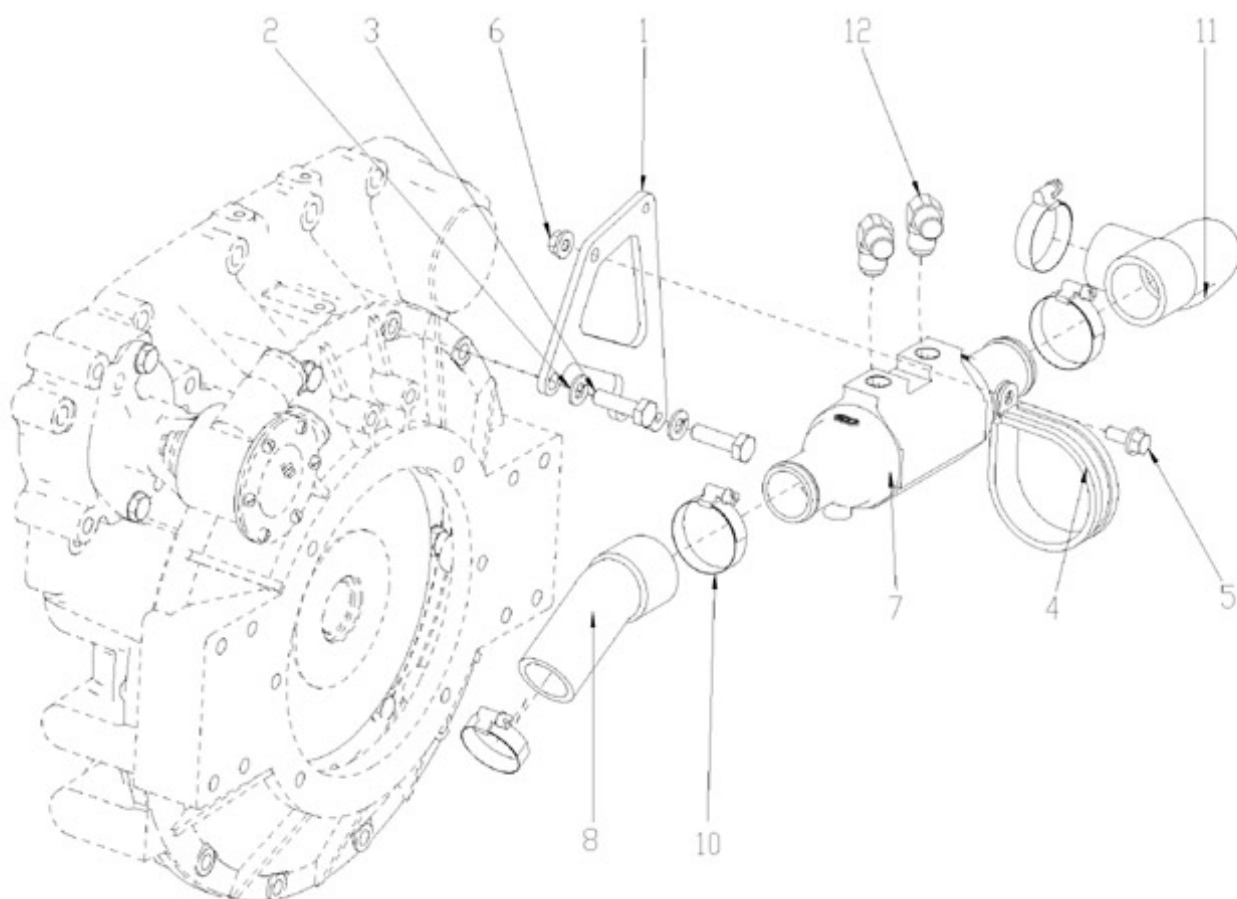

N4.85 N4.100 STANDARD ENGINE / N4.140 GEARBOX COOLER

Part number	Item	Désignation article	Quantity
95310778	1	BRACKET	1
970119136	2	WASHER,SPRING D10	2
970304013	3	BOLT,HEX M10X1.25X 35	2
48100880	4	CLAMP	1
39160662	5	BOLT	1
39460916	6	NUT	1
48300385	7	FUEL COOLER	1
48328167	8	HOSE	1
970604533	10	CLAMP,HOSE 32-44	2
48328166	11	HOSE	1
48300339	12	COUDE 90D JIC 3/4-3/8 BSP	2