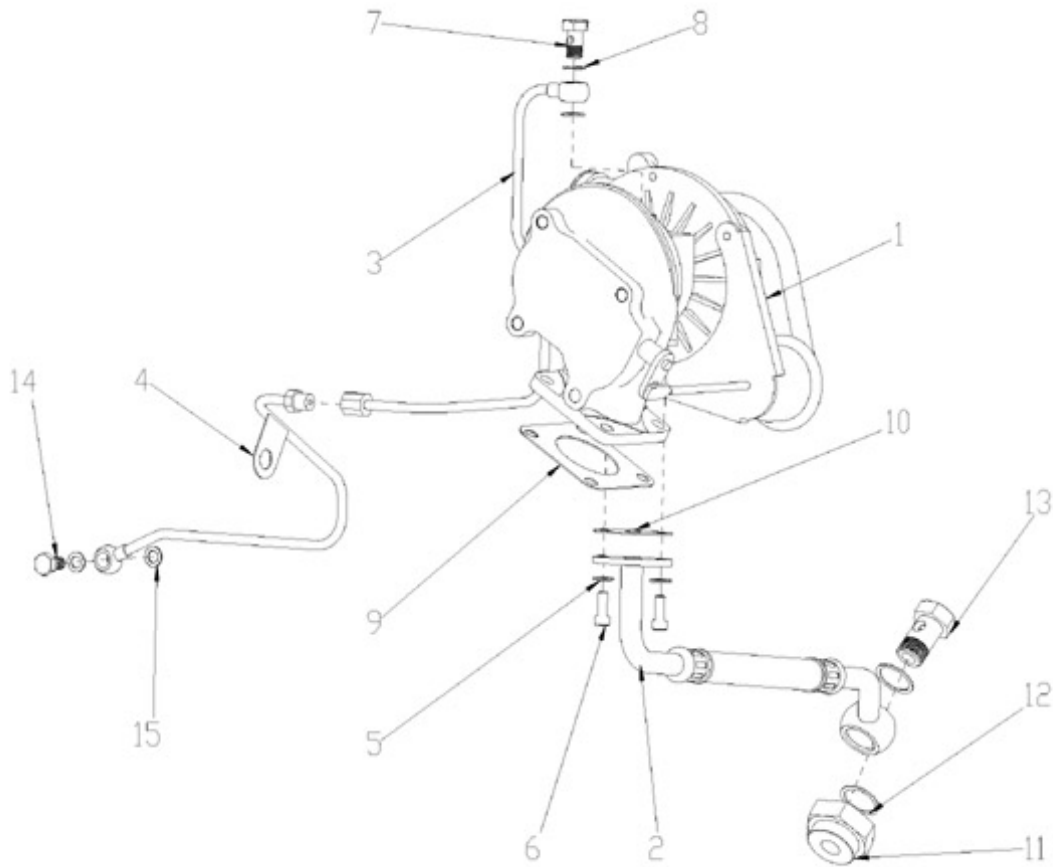

N4.85 N4.100 STANDARD ENGINE / TURBOCHARGER

Part number	Item	Désignation article	Quantity
970314974	1	ASSY TURBO CHARGER	1
51310014	2	PIPE	1
51306126	4	PIPE	1
970119149	5	WASHER, SPRING D 6	2
970164026	6	BOLT,SOCK M 6X 16	2
970313612	7	BOLT,EYE JOINT	1
970300430	8	GASKET,RING D10	2
970314340	9	GASKET,MUFFLER	1
970310508	10	GASKET NA	1
48300427	11	REDUCTION MAL 1P X FEM 1/2P	1
48100940	12	GASKET	2
48300429	13	HOLLOW SCREW	1
48100945	14	HOLLOW SCREW	1
970300288	15	GASKET,M8	2
970300057	16	STUD,M 8X 20	4
39460916	17	NUT	4