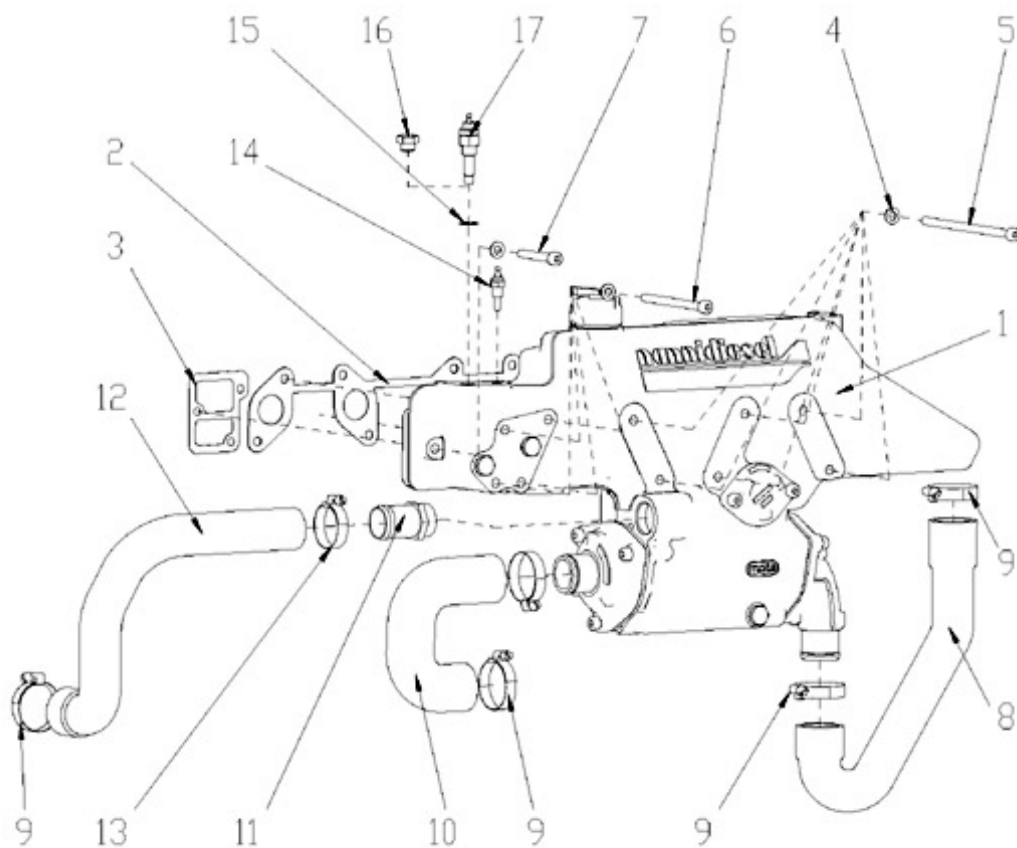

N4.85 N4.100 STANDARD ENGINE / HEAT EXCHANGER

Part number	Item	Désignation article	Quantity
48300419	1	HEAT EXCHANGER	1
970314973	2	GASKET,EX-MANIFOLD	1
48438184	3	GASKET	1
970119139	4	WASHER,CORRUGATED D8	10
39129433	5	BOLT	6
39160927	6	BOLT	4
39129431	7	BOLT	1
48328161	8	HOSE	1
970604533	9	CLAMP,HOSE 32-44	5
48328198	10	HOSE	1
48328162	10	HOSE	1
48505153	11	UNION	1
48328174	12	HOSE	1
970300922	13	CLAMP,HOSE 26-38	1
970300306	14	GASKET,RING D14	1
970851602	15	WATER TEMPERATURE SENDER	1
970875506	16	PLUG	1
970304054	17	TEMPERATURE SWITCH 1/8 1P 97	1