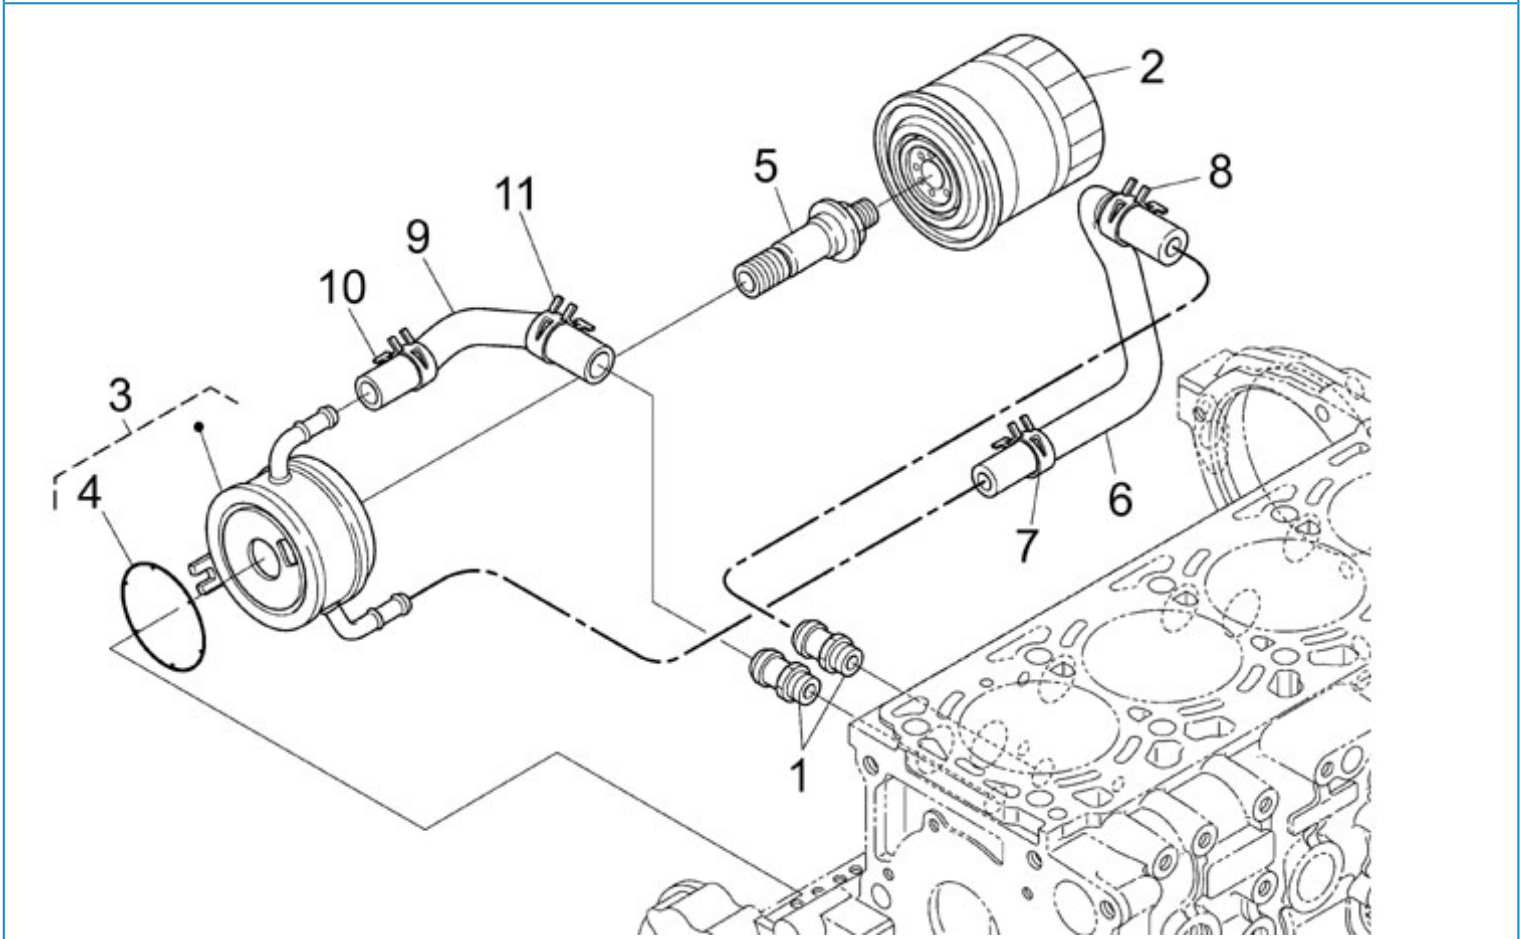

N4.85 N4.100 STANDARD ENGINE / OIL FILTER

Part number	Item	Désignation article	Quantity
970313525	1	GASKET,WATER PIPE	2
970314953	2	CARTRIDGE,OIL FILTER	1
970314935	3	ASSY COOLER,OIL	1
970314954	4	O RING	1
970314936	5	CONNECTOR	1
970314868	6	PIPE,OIL COOLER	1
970312965	7	CLAMP,HOSE	1
970310510	8	CLAMP,HOSE	1
970314907	9	PIPE,OIL COOLER	1
970312965	10	CLAMP,HOSE	1
970310510	11	CLAMP,HOSE	1