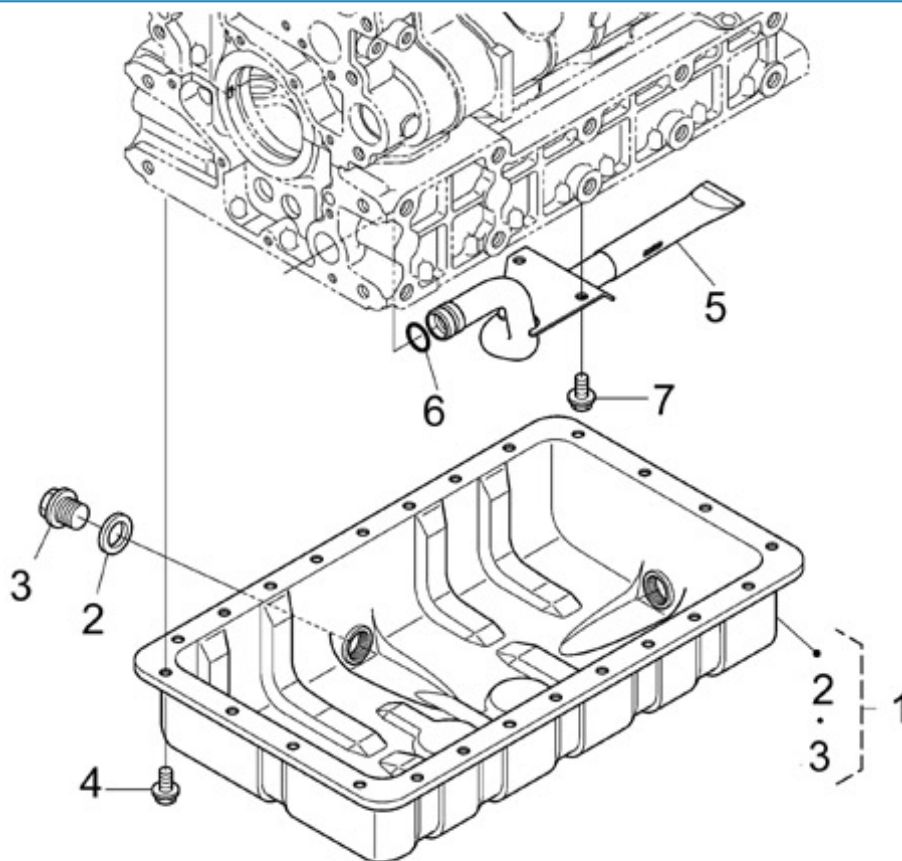

N4.85 N4.100 STANDARD ENGINE / OIL SUMP - OIL PUMP

Part number	Item	Désignation article	Quantity
970314915	1	KIT OIL PAN	1
970310374	2	GASKET,COPPER	2
970307907	3	PLUG,DRAIN	2
970314788	4	BOLT,FLANGE	24
970314933	5	FILTER,OIL	1
970314181	6	O RING	1
970314788	7	BOLT,FLANGE	2